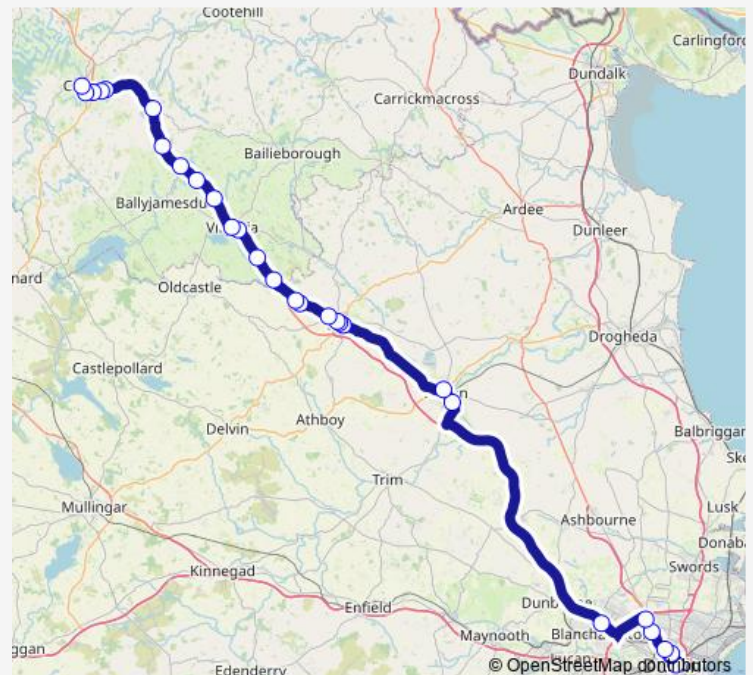

Bus 109x Dublin - Kells - Cavan Hourly Express

[Go to website](#)

Direction

Cavan Bus Station — Merrion Row

28 stops

[Open route schedule](#)

Cavan Bus Station

Breffni Retail Park

Crystal Hotel

Training Campus

Kilmore Hotel

Lavey

Knocknagillagh

New Inn

Billis

Lisgrea

Virginia

Lough Ramor

Maghera Cross Roads

Whitegate Cross

Carnaross North

St Ciaran's Church

Kells Ind Estate

Father McCullen Park

Kells

N3 Slip Road

North Road

Route schedule

Cavan Bus Station — Merrion Row

Monday 05:52

Tuesday 05:52

Wednesday 05:52

Thursday 05:52

Friday 05:52

Saturday —

Sunday —

Route info

Direction: Cavan Bus Station

Stops: 28

Trip Duration: 2 hour 21 min

109x — Dublin - Kells - Cavan Hourly Express