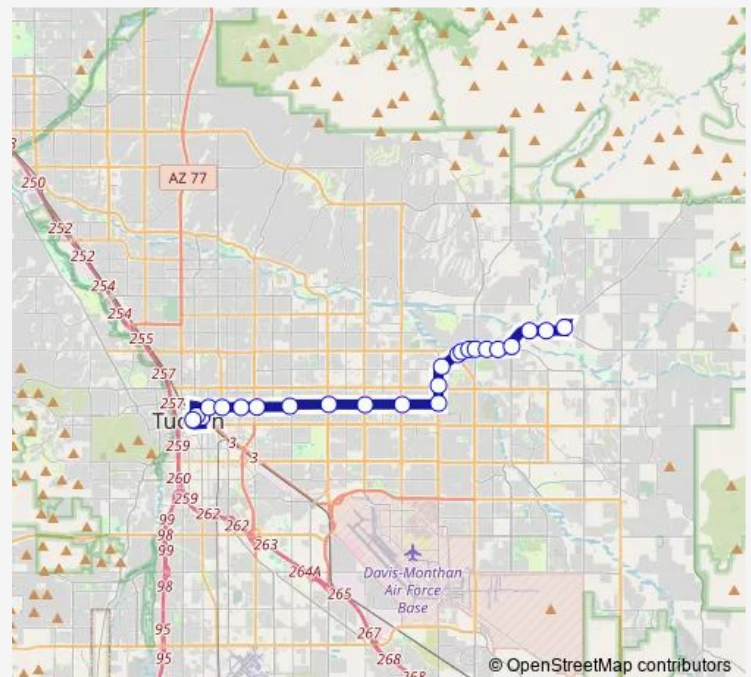

### Route schedule

6th Av/Pennington (Ne) — Catalina Hy/Tanque Verde (Nw)

Monday 16:50

Tuesday 16:50

Wednesday 16:50

Thursday 16:50

Friday 16:50

Saturday —

### Route info

Direction: 6th Av/Pennington (Ne)

Stops: 24

Trip Duration: 0 hour 48 min

109X — Catalina Hwy-Downtown Express

Tanque Verde/Woodland (Se)

Tanque Verde/Lutheran Church (Se)

Catalina Hy/Tanque Verde (Nw)