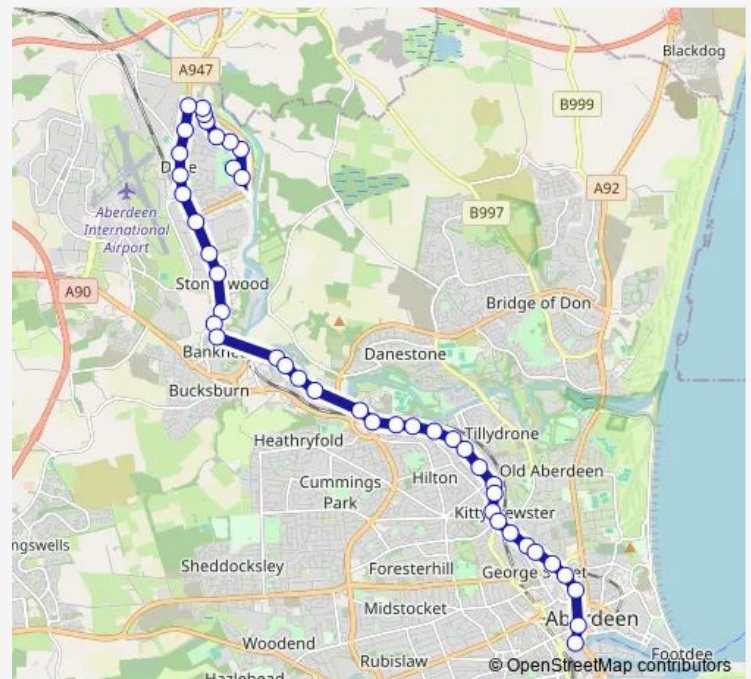

Don Place

Avon Place

Farburn Terrace

Riverview Drive

Stoneywood Park

Market Street

Beech Manor

Bankhead Road

Thursday 19:46-22:46

Friday 19:46-22:46

Saturday 19:46-22:46

Sunday 07:52-22:46

Route info

Direction: Shopping Centre & Academy

Stops: 43

Trip Duration: 0 hour 40 min

18B — Union Terrace - Dyce

River Don Gardens

Goodhope Park

Persley Den Drive

Mugiemoss Road

Smithfield Lane

Anderson Road

Deer Road

Grandholm Street

Don Street

Barron Street

Burnett Place

Lilybank Place

Northern Hotel

Ashgrove Road

Erskine Street