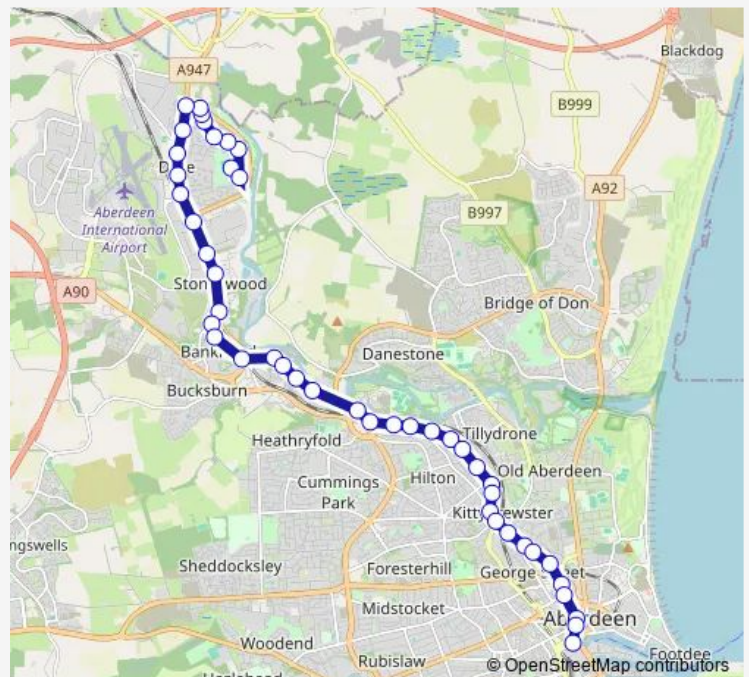

Don Place

Avon Place

Farburn Terrace

Riverview Drive

Stoneywood Park

Market Street

Beech Manor

Bankhead Road

Millhill Brae

Bankhead Road

Mugiemoss Walk

Route schedule

Shopping Centre & Academy — Guild Street

Monday 19:46-22:46

Tuesday 19:46-22:46

Wednesday 19:46-22:46

Thursday 19:46-22:46

Friday 19:46-22:46

Saturday 19:46-22:46

Sunday 07:52-22:46

Route info

Direction: Shopping Centre & Academy

Stops: 45

Trip Duration: 0 hour 42 min

18B — Union Terrace - Dyce

River Don Park

River Don Gardens

Goodhope Park

Persley Den Drive

Mugiemoss Road

Smithfield Lane

Anderson Road