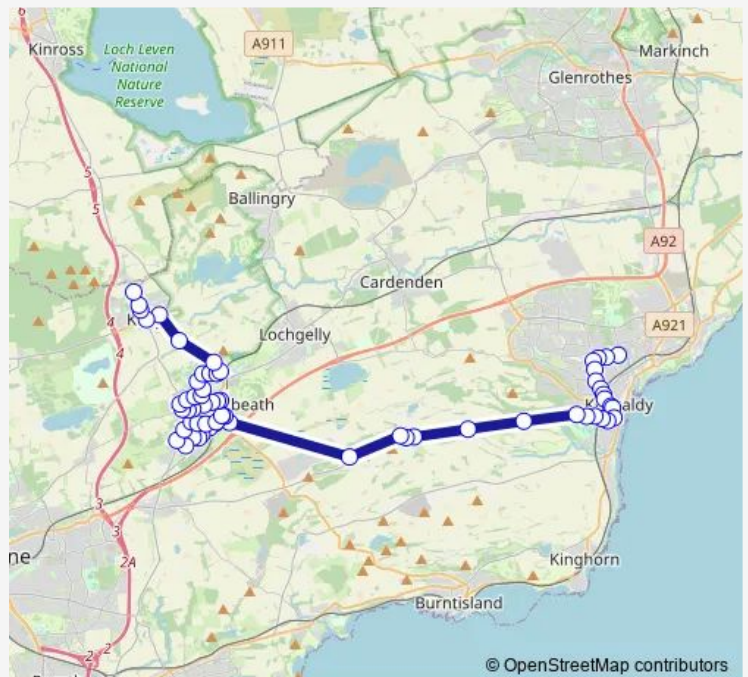

—

Sunday

08:24-17:24

Route info

Direction: Westcroft Way

Stops: 81

Trip Duration: 1 hour 4 min

18B

Leuchatsbeath Drive

Foulford Place

Prospect Street

Beath High School

Old Perth Road

Gateside Industrial Estate

George Street

Keir Street

Sunday

08:57-18:28

Route info

Direction: Victoria Hospital

Stops: 63

Trip Duration: 0 hour 56 min

The Fountain

Park Avenue