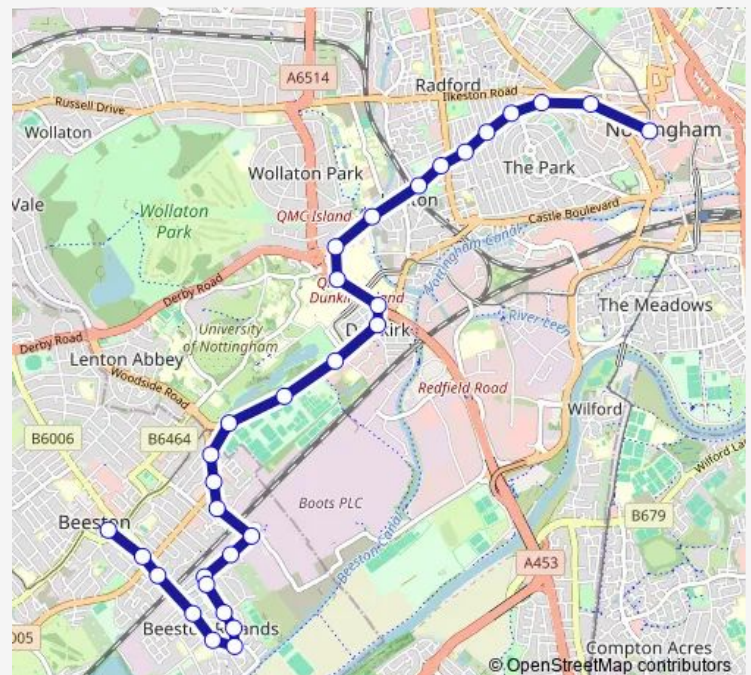

Greenfield Street

Lace Street

University East Entrance

Route schedule

Beeston Bus & Tram Interchange — Beastmarket Hill

Monday 06:30-19:00

Tuesday 06:30-19:00

Wednesday 06:30-19:00

Thursday 06:30-19:00

Friday 06:30-19:00

Saturday 07:30-17:50

Sunday —

Route info

Direction: Beeston Bus & Tram Interchange

Stops: 33

Trip Duration: 0 hour 27 min

Harrington Drive

Seely Road

Canning Circus

Wollaton Street

Tollhouse Hill

Beastmarket Hill

Direction

Beastmarket Hill — Beeston Bus & Tram Interchange

Thursday 06:00-18:25

Friday 06:00-18:25

Saturday 07:00-18:25

Sunday —

Route info

Direction: Beastmarket Hill

Stops: 31

Trip Duration: 0 hour 28 min