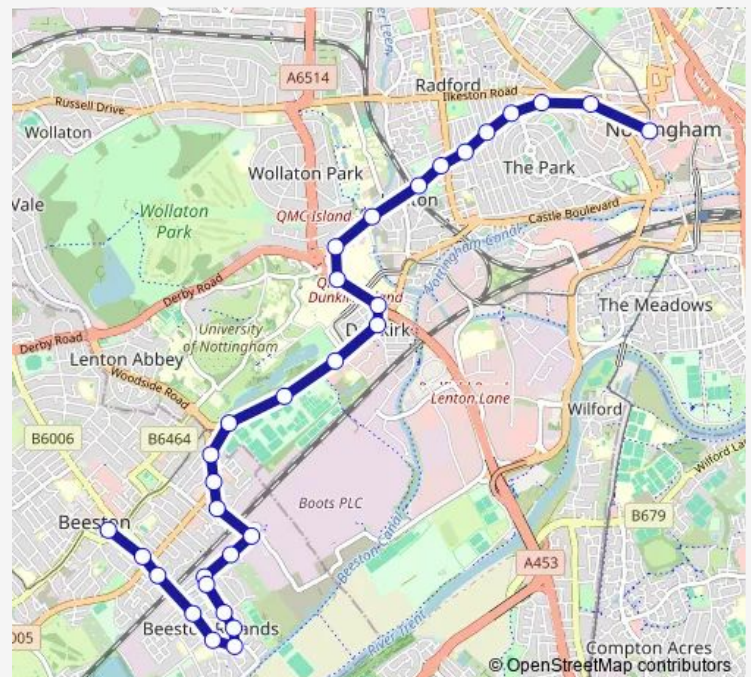

Greenfield Street

Lace Street

University East Entrance

Route schedule

Beeston Bus & Tram Interchange — Beastmarket Hill

Monday 06:30-19:00

Tuesday 06:30-19:00

Wednesday 06:30-19:00

Thursday 06:30-19:00

Friday 06:30-19:00

Saturday 07:30-17:50

Sunday —

Route info

Direction: Beeston Bus & Tram Interchange

Stops: 33

Trip Duration: 0 hour 30 min

Harrington Drive

Seely Road

Canning Circus

Wollaton Street

Tollhouse Hill

Beastmarket Hill

Direction

Beastmarket Hill — Beeston Bus & Tram Interchange

Thursday 06:00-18:25

Friday 06:00-18:25

Saturday 07:00-18:25

Sunday —

Route info

Direction: Beastmarket Hill

Stops: 31

Trip Duration: 0 hour 28 min