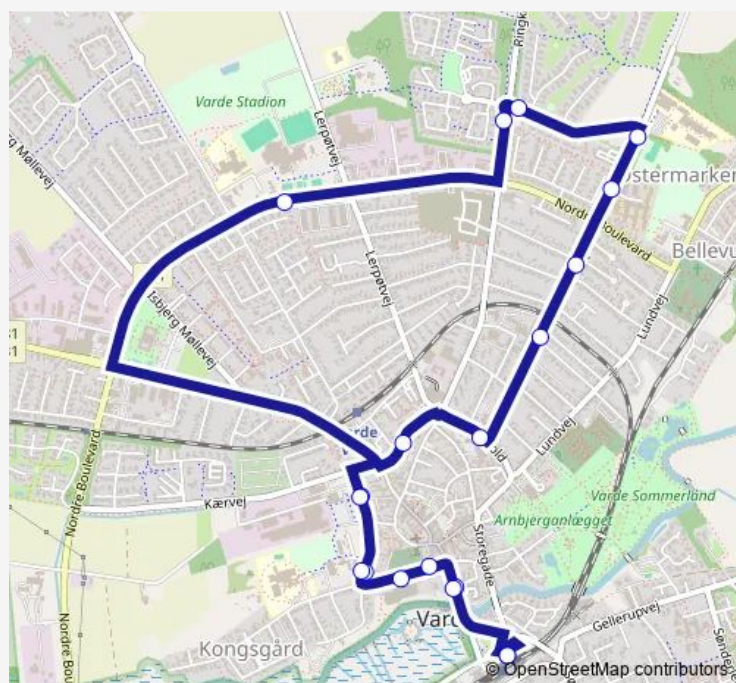

Varde Rutebilstation

### Route schedule

Varde Rutebilstation — Varde Rutebilstation

Monday 07:39

Tuesday 07:39

Wednesday 07:39

Thursday 07:39

Friday 07:39

Saturday —

### Route info

Direction: Varde Rutebilstation

Stops: 19

Trip Duration: 0 hour 20 min