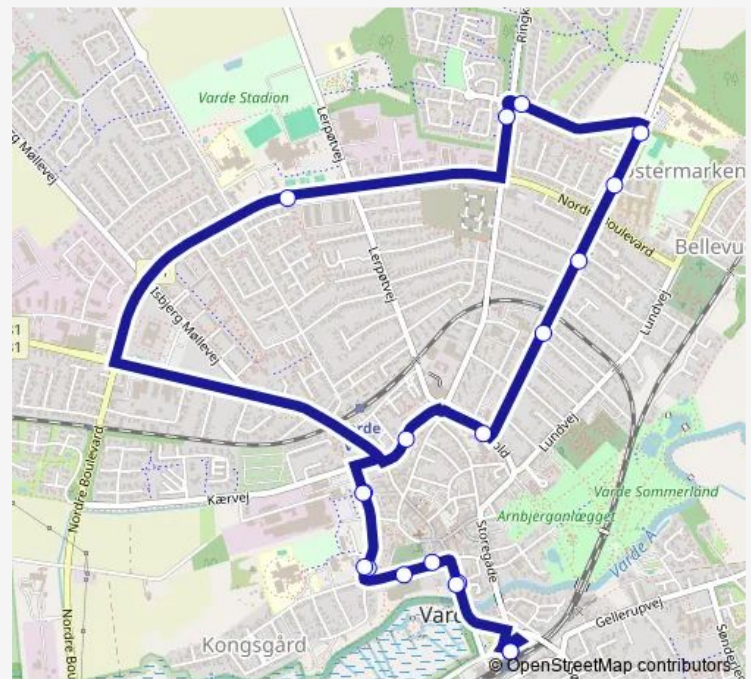

Varde Rutebilstation

### Route schedule

Varde Rutebilstation — Varde Rutebilstation

Monday	07:39
Tuesday	07:39
Wednesday	07:39
Thursday	07:39
Friday	07:39
Saturday	—
Sunday	—

### Route info

Direction: Varde Rutebilstation

Stops: 19

Trip Duration: 0 hour 20 min

## Direction

Varde Rutebilstation — Varde Rutebilstation

26 stops

[Open route schedule](#)

Varde Rutebilstation

Torvegade v Ågården (Varde)

Slotsgade v Rådhusstræde (Varde)

Vestervold v Slotsgade (Varde)