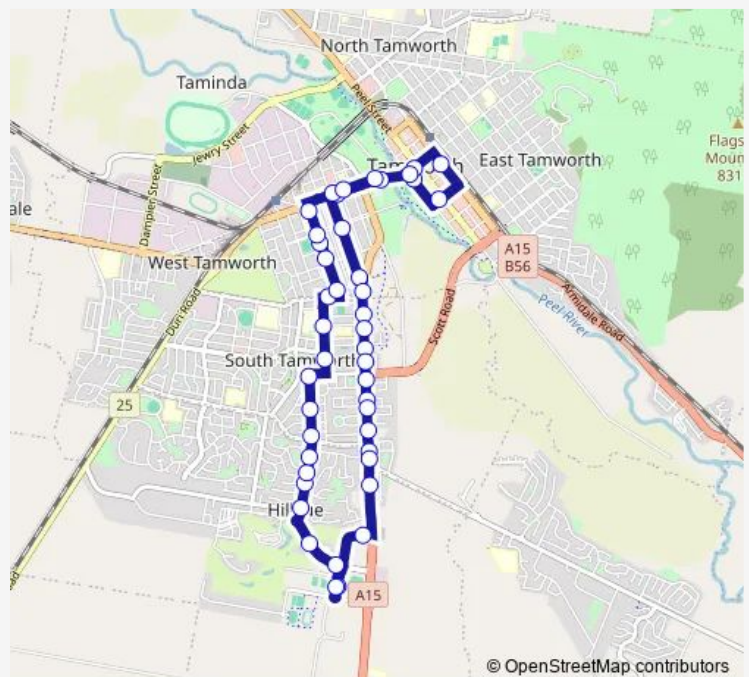

Goonoo Goonoo Rd After Lydia St

Goonoo Goonoo Rd At Burrilla St

Goonoo Goonoo Rd At Flynn St

Goonoo Goonoo Rd At Terry St

The Salvation Army, Goonoo Goonoo Rd

Edward St After Wilburtree St

**Route schedule**

The Atrium Shopping Centre, Kable Av — Brisbane St At Kable Av

Monday	14:50
Tuesday	14:50
Wednesday	14:50
Thursday	14:50
Friday	14:50
Saturday	—
Sunday	—

**Route info**

Direction: The Atrium Shopping Centre, Kable Av

Stops: 68

Trip Duration: 1 hour 18 min

435 — Tamworth to Tamworth Sports Dome via South Tamworth (Loop Service) **BusMaps**

Edward St After Warren St

Edward St At Vera St

St Edward's Infants School, Robert St