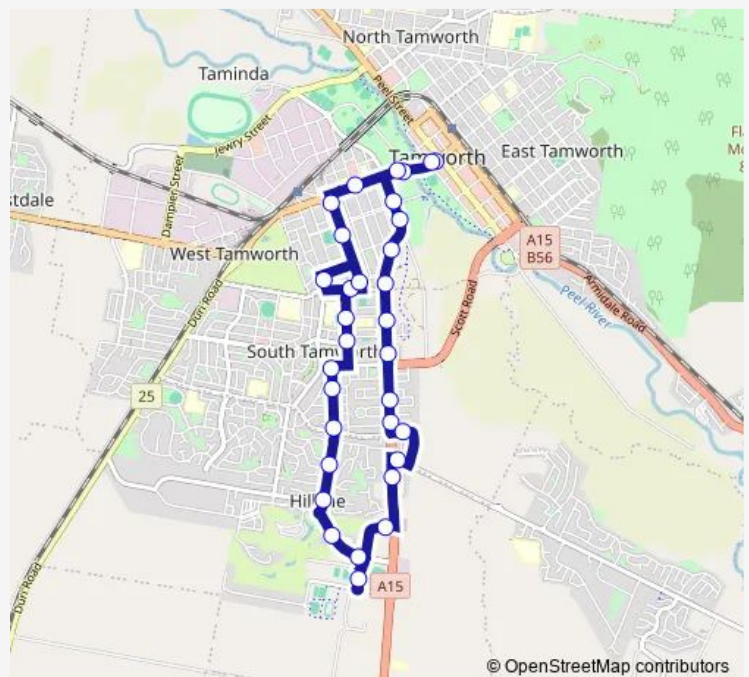

Goonoo Goonoo Rd At Flynn St

Goonoo Goonoo Rd At Terry St

The Salvation Army, Goonoo Goonoo Rd

Edward St After Wilburtree St

Route schedule

The Atrium Shopping Centre, Kable Av — Brisbane St At Kable Av

Monday	14:50
Tuesday	14:50
Wednesday	14:50
Thursday	14:50
Friday	14:50
Saturday	—
Sunday	—

Route info

Direction: The Atrium Shopping Centre, Kable Av

Stops: 68

Trip Duration: 1 hour 18 min

Edward St After Warren St

Edward St At Vera St

St Edward's Infants School, Robert St

Willow St At Oak St