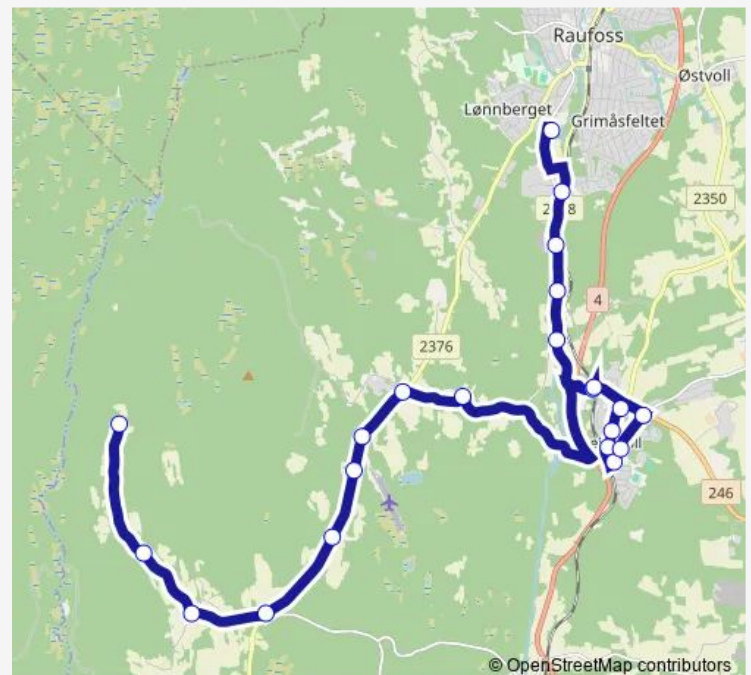

Østlien

Thorvaldsen

Kraftlinja

Route schedule

Skjærdalen — Raufosshallen

Monday 07:41

Tuesday 07:41

Wednesday 07:41

Thursday 07:41

Friday 07:41

Saturday —

Sunday —

Route info

Direction: Skjærdalen

Stops: 23

Trip Duration: 0 hour 39 min

■ 435 — Skjærdalen-Reinsvoll-Raufoss

Prøven industriområde

Raufosshallen

Direction

Raufosshallen — Skjærdalen

22 stops

[Open route schedule](#)

Raufosshallen

Tuesday 12:55-14:10

Wednesday 13:25-14:45

Thursday 13:25-14:10

Friday 13:25-14:10

Saturday —

Sunday —

Route info

Direction: Raufosshallen