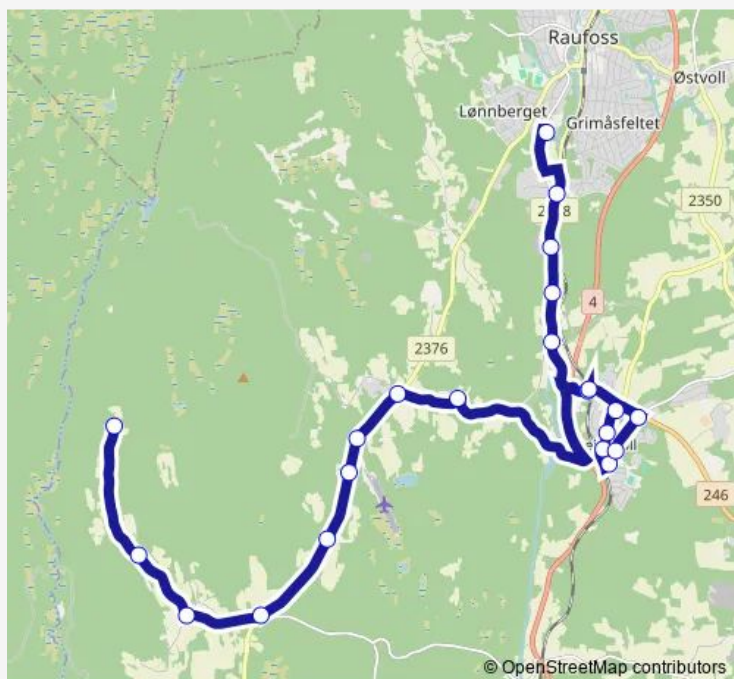

Østlien

Thorvaldsen

Kraftlinja

Route schedule

Skjærdalen — Raufosshallen

Monday 07:41

Tuesday 07:41

Wednesday 07:41

Thursday 07:41

Friday 07:41

Saturday —

Sunday —

Route info

Direction: Skjærdalen

Stops: 23

Trip Duration: 0 hour 39 min

435 — Skjærdalen-Reinsvoll-Raufoss

Prøven industriområde

Raufosshallen

Direction

Raufosshallen — Skjærdalen

22 stops

[Open route schedule](#)

Raufosshallen

Tuesday 12:55-14:10

Wednesday 13:25-14:45

Thursday 13:25-14:10

Friday 13:25-14:10

Saturday —

Sunday —

Route info

Direction: Raufosshallen