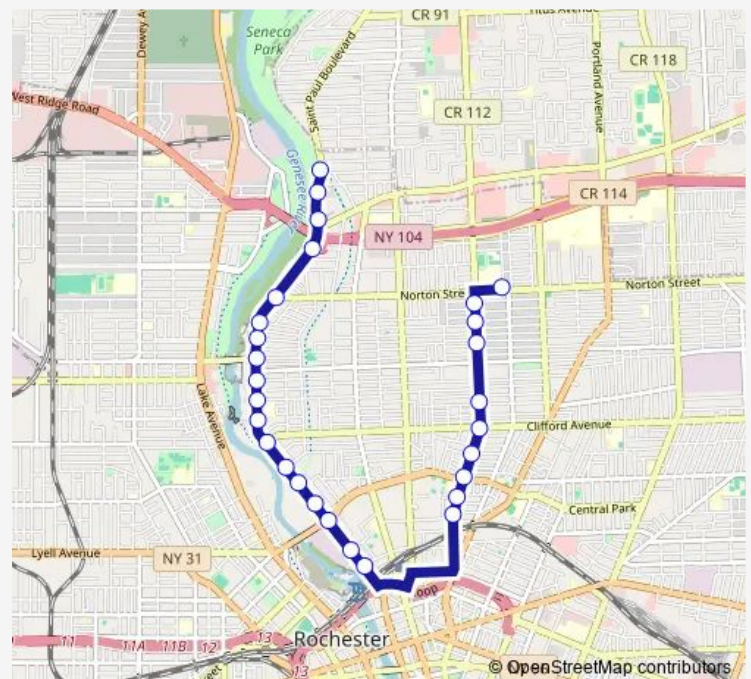

Hudson & Wilson

Hudson & Cleveland

Hudson & Mark

Route schedule

Zoo Road & St Paul — Franklin High School

Monday 06:49

Tuesday 06:49

Wednesday 06:49

Thursday 06:49

Friday 06:49

Saturday —

Sunday —

Route info

Direction: Zoo Road & St Paul

Stops: 27

Trip Duration: 0 hour 26 min

Kilmar & Norton — St Paul & Zoo Ent

28 stops

[Open route schedule](#)

Kilmar & Norton

Hudson & Peckham

Hudson & Weaver

Hudson & Fairbanks

Hudson & Bernard

Wednesday 14:40

Thursday 14:40

Friday 11:10-14:40

Saturday —

Sunday —

Route info

Direction: Kilmar & Norton

Stops: 28