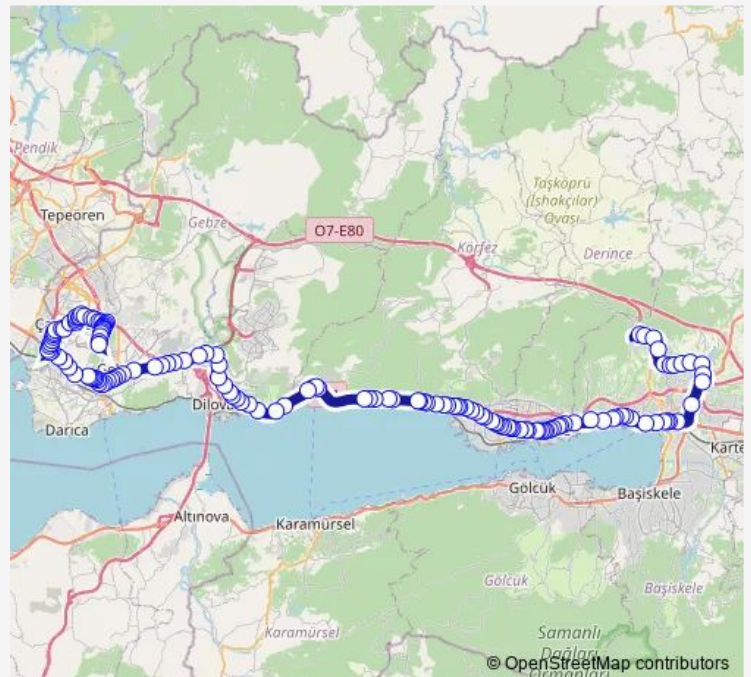

Thursday 05:45-21:30

Friday 05:45-21:30

Saturday 06:30-21:00

Sunday 06:30-21:00

Route info

Direction: Umuttepe Peronlar

Stops: 144

Trip Duration: 2 hour 6 min