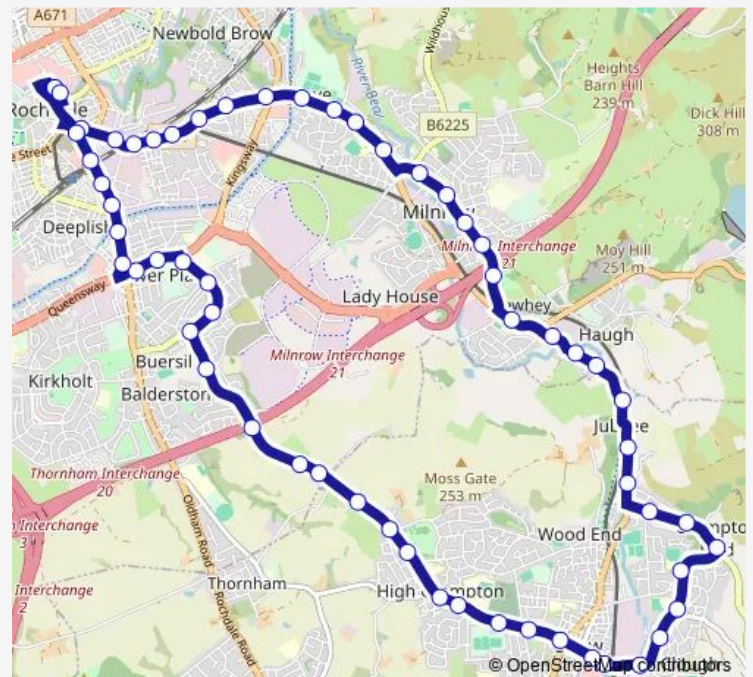

Bentfield Crescent

Newhey Terminus

Rivermead

Route schedule

Rochdale Interchange — Rochdale Interchange

Monday 06:11-22:07

Tuesday 06:11-22:07

Wednesday 06:11-22:07

Thursday 06:11-22:07

Friday 06:11-22:07

Saturday 07:11-22:07

Sunday 09:07-22:07

Route info

Direction: Rochdale Interchange

Stops: 59

Trip Duration: 0 hour 52 min

435 — Rochdale - Buckstones (Circular)

Whitefield Crescent

Jubilee Crossing

Milnrow Road

Dunwood Park Courts

George Street

Cliff Hill Road

Hillside Avenue

Buckstones Terminus

Grains Road

Leisure Centre

Cheetham Street

Shaw & Crompton Metrolink Stop

Duke Street

Crompton Way

Chamber Road