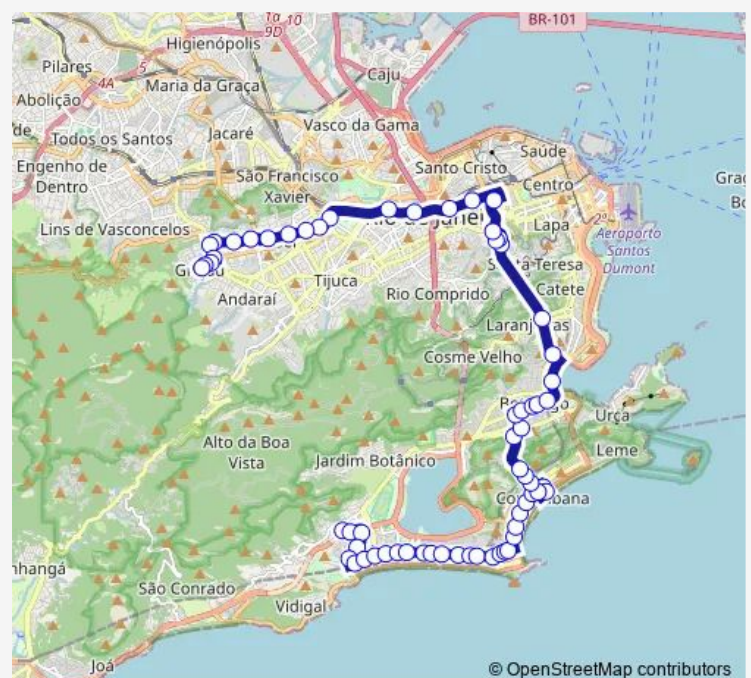

BRS 1,2,3,I: Bulhões de Carvalho

BRS 1,2,3,I: Conselheiro Lafaiete

BRS 1,2,3,I: Raul Pompeia

Route schedule

Terminal da PUC : Plataforma A — Ponto Final: Grajaú :
Linha 435

Monday 00:00

Tuesday 00:00

Wednesday 00:00

Thursday 00:00

Friday 00:00

Saturday 00:00

Sunday 00:00

Route info

Direction: Terminal da PUC : Plataforma A

Stops: 64

Trip Duration: 1 hour 41 min

© OpenStreetMap contributors

435 — Grajaú - Gávea

BusMaps

BRS 2: Sá Ferreira

BRS 2: Miguel Lemos

BRS 2: Barão de Ipanema

BRS 2: Raimundo Corrêa

BRS 2: Figueiredo Magalhães