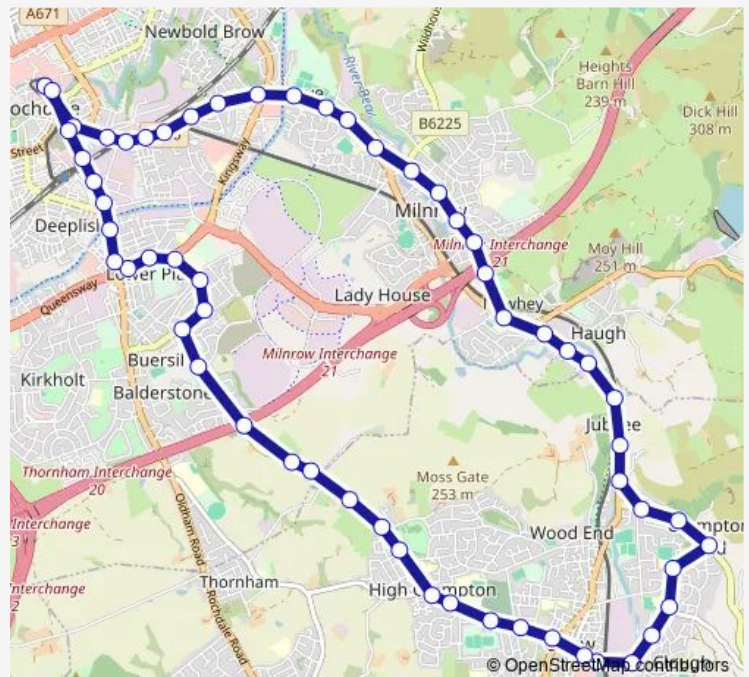

Bentfield Crescent

Newhey Terminus

Rivermead

Route schedule

Rochdale Interchange — Rochdale Interchange

Monday 06:11-22:07

Tuesday 06:11-22:07

Wednesday 06:11-22:07

Thursday 06:11-22:07

Friday 06:11-22:07

Saturday 07:11-22:07

Sunday 09:07-22:07

Route info

Direction: Rochdale Interchange

Stops: 59

Trip Duration: 0 hour 52 min

435 — Rochdale - Buckstones (Circular)

Whitefield Crescent

Jubilee Crossing

Milnrow Road

Dunwood Park Courts

George Street

Cliff Hill Road

Hillside Avenue

Buckstones Terminus

Grains Road

Leisure Centre

Cheetham Street

Shaw & Crompton Metrolink Stop

Duke Street

Crompton Way

Chamber Road