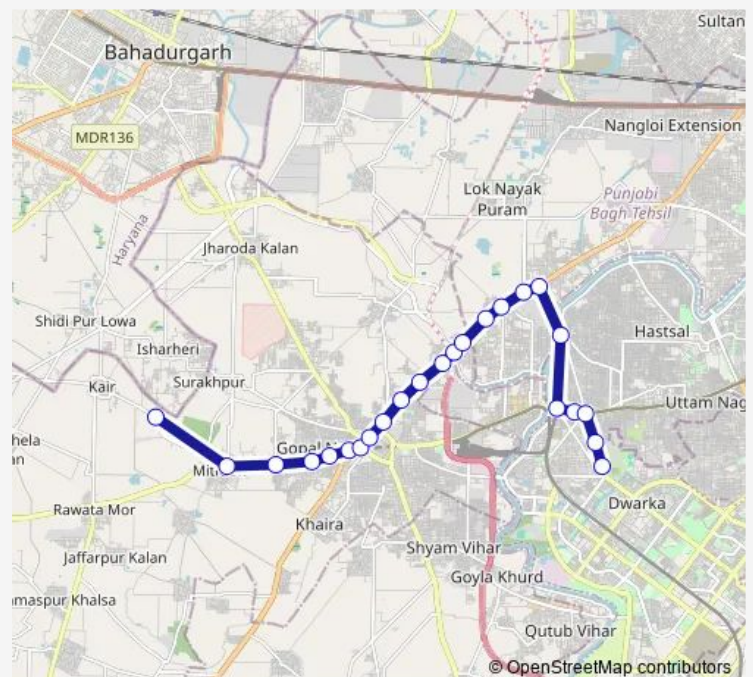

Sainik Enclave/Vikas Nagar Nala Road

Kakrola Bridge

Kakrola More

Route schedule

Kair Depot — Nsit (Netaji Subhas Institute)

Monday 07:30-21:00

Tuesday 07:30-21:00

Wednesday 07:30-21:00

Thursday 07:30-21:00

Friday 07:30-21:00

Saturday 07:30-21:00

Sunday 07:30-21:00

Route info

Direction: Kair Depot

Stops: 24

Trip Duration: 1 hour 1 min

852Inkstlup

BusMaps

Kakrola Crossing / Dwarka More

Suraj Vihar

Nsit (Netaji Subhas Institute)

852Inkstlup Bus time schedules and route maps are available in an offline PDF at busmaps.com. Use the busmaps.com website to see live bus times, train schedule or subway schedule, and step-by-step directions for all public transit in New Delhi