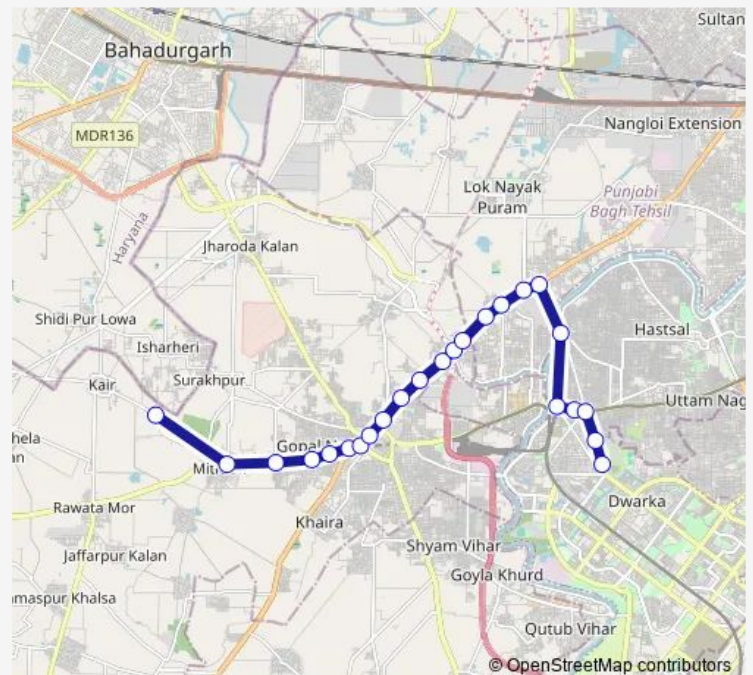

Sainik Enclave/Vikas Nagar Nala Road

Kakrola Bridge

Kakrola More

Route schedule

Kair Depot — Nsit (Netaji Subhas Institute)

Monday 07:30-21:00

Tuesday 07:30-21:00

Wednesday 07:30-21:00

Thursday 07:30-21:00

Friday 07:30-21:00

Saturday 07:30-21:00

Sunday 07:30-21:00

Route info

Direction: Kair Depot

Stops: 24

Trip Duration: 1 hour 1 min

852Inkstlup

BusMaps

Kakrola Crossing / Dwarka More

Suraj Vihar

Nsit (Netaji Subhas Institute)

852Inkstlup Bus time schedules and route maps are available in an offline PDF at busmaps.com. Use the busmaps.com website to see live bus times, train schedule or subway schedule, and step-by-step directions for all public transit in New Delhi