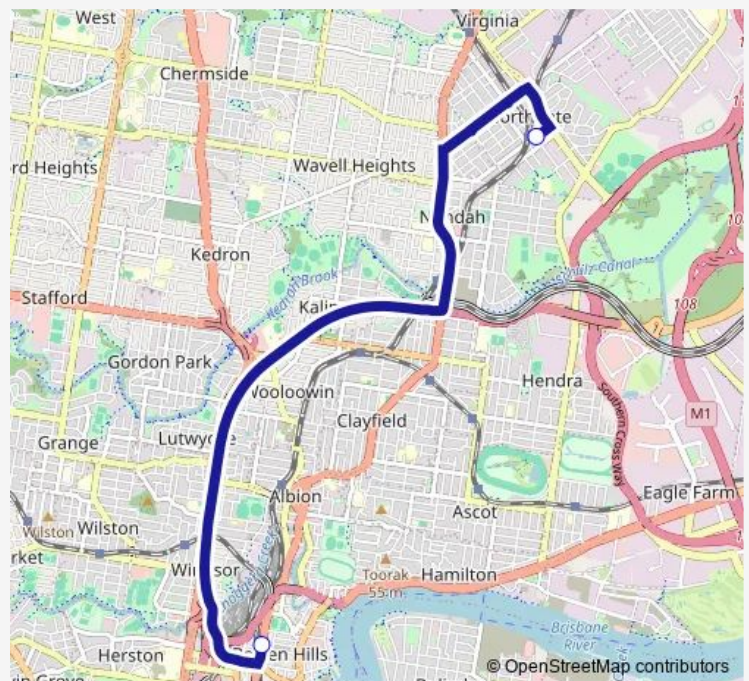

Bus R619 City - Northern Corridor (Express)

[Go to website](#)

Direction

Abbotsford Rd at Bowen Hills — Holland St at Northgate station

4 stops

[Open route schedule](#)

Abbotsford Rd at Bowen Hills

Sandgate Rd at Toombul, stop 32

Buckland Rd at Union Street, stop 2

Holland St at Northgate station

Route schedule

Abbotsford Rd at Bowen Hills — Holland St at Northgate station

Monday	04:30-21:47
Tuesday	04:30-21:47
Wednesday	04:30-21:47
Thursday	04:30-21:47
Friday	04:30-21:47
Saturday	—
Sunday	—

Route info

Direction: Abbotsford Rd at Bowen Hills

Stops: 4

Trip Duration: 0 hour 22 min

R619 — City - Northern Corridor (Express)

Direction

Abbotsford Rd at Bowen Hills — Ridge St at Northgate Station

4 stops

Monday —

Tuesday —

Wednesday —

Thursday —

Friday —

Saturday 05:35-01:02⁺¹

Sunday 05:35-23:02

Route info