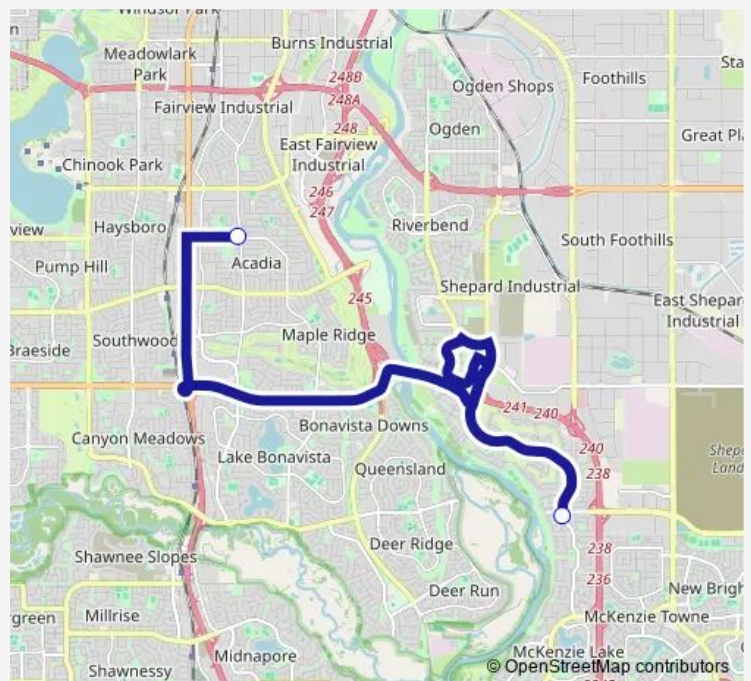

Bus 711 Beaverbrook/Douglasglen

[Go to website](#)

Direction
 NB Douglasdale BV @ 130 AV Se — WB 90 AV SE @ Fairmount DR Se

25 stops

[Open route schedule](#)

- NB Douglasdale BV @ 130 AV Se
- NB Douglasdale BV @ Douglas Ridge CI Se
- NB Douglasdale BV @ Douglas Ridge GR Se
- NB Douglasdale BV @ Douglas Woods RD Se
- WB Douglasdale BV @ Douglas Woods HL Se
- WB Douglasdale BV @ Douglas Woods DR Se
- WB Douglasdale BV @ Douglasview BV Se
- WB Douglasdale BV @ Douglas Woods RI Se
- WB Douglasdale BV @ Douglas Woods WY Se
- NB Douglasdale BV @ Douglas Woods Dr Se
- NB Douglasdale BV @ Douglasbank DR Se
- NB 24 ST SE @ S. of 114 AV SE
- NB 24 ST SE @ S. of 114 AV Se
- NB 24 ST SE @ 114 AV SE (Far Side)
- NB 24 ST SE @ 114 AV SE (Far Side)
- WB 18 ST SE @ 24 ST Se
- WB Douglas Glen BV @ 18 ST SE
- SB Douglas Glen BV @ Douglas Glen HT Se
- SB Douglas Glen BV @ Douglas Glen CL Se
- SB Douglas Glen BV @ Douglas Glen GV Se
- EB Douglas Glen BV @ Douglas Glen PL Se

Route schedule

NB Douglasdale BV @ 130 AV Se — WB 90 AV SE @ Fairmount DR Se

Monday	08:16
Tuesday	08:16
Wednesday	08:16
Thursday	08:16
Friday	08:16
Saturday	—
Sunday	—

Route info

Direction: NB Douglasdale BV @ 130 AV Se

Stops: 25

Trip Duration: 0 hour 33 min

711 — Beaverbrook/Douglasglen

NB Douglas Glen BV @ Douglas Glen ME Se

EB Douglas Glen GA @ Douglas Glen BV Se

SB 24 ST @ Douglas Glen GA Se

WB 90 AV SE @ Fairmount DR Se

Monday	15:40
Tuesday	15:40
Wednesday	15:40
Thursday	15:40
Friday	14:15
Saturday	—
Sunday	—

Route info

Direction: WB 90 AV SE @ Fairmount DR Se

Stops: 2

Trip Duration: 0 hour 30 min

711 Bus time schedules and route maps are available in an offline PDF at busmaps.com. Use the busmaps.com website to see live bus times, train schedule or subway schedule, and step-by-step directions for all public transit in Calgary