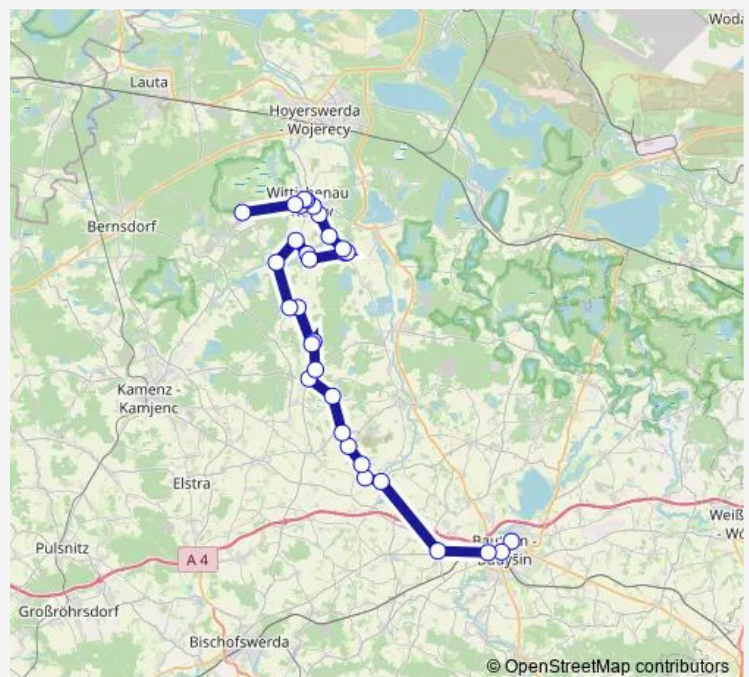

### Route schedule

Bautzen Sorb. Schulzentrum — Rachlau (b Wittichenau) Gaststätte

Monday 15:05

Tuesday 15:05

Wednesday 15:05

Thursday 15:05

Friday 15:05

Saturday —

### Route info

Direction: Bautzen Sorb. Schulzentrum

Stops: 21

Trip Duration: 1 hour 5 min

## Route info

Direction: Dubring Am Spielplatz

Stops: 7

Trip Duration: 0 hour 16 min