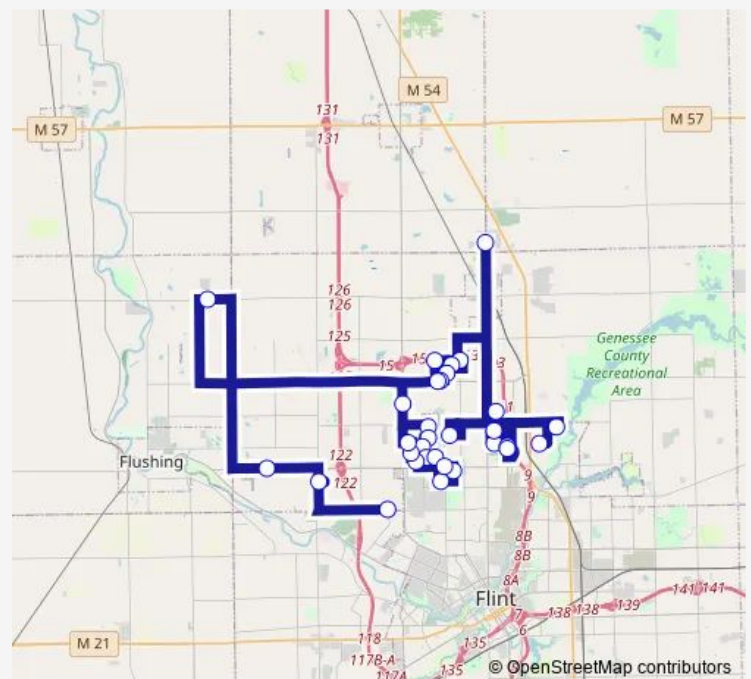

Fleming Rd & W Home Ave

Kermit St & W Mott Ave

W Mott Ave & Winthrop Blvd

Route schedule

E Webster Rd & Hathaway — Greater Heights Academy

Monday 06:02

Tuesday 06:02

Wednesday 06:02

Thursday 06:02

Friday 06:02

Saturday —

Sunday —

Route info

Direction: E Webster Rd & Hathaway

Stops: 31

Trip Duration: 1 hour 58 min

711

BusMaps

W Flint Park & Baldwin Blvd

Longfellow St & W Marengo Ave

W Pierson Rd & Dupont St

Oxley Dr & Basil Ln

Cloverlawn Dr & Stedron St

Chateau Dr & Valorie Ln

Meadowbrook Manor

3000 Suffolk Ct

Pine Shores Apts

Greater Heights Academy

Direction

Greater Heights Academy — Morningside & Pemberton

30 stops

[Open route schedule](#)