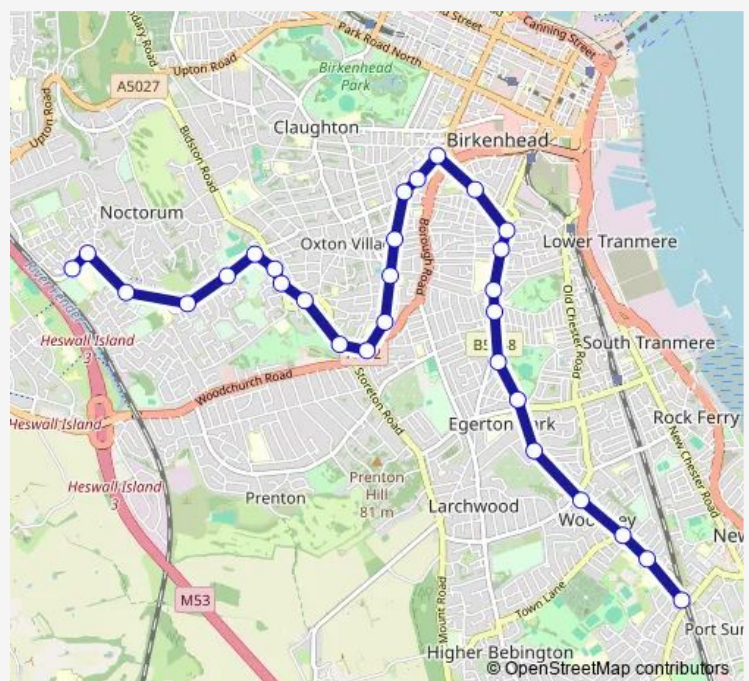

### Direction

Westcott Way — Bebington Station

29 stops

[Open route schedule](#)

Westcott Way

Moorfields Avenue

Hogarth Drive

Hargrave Avenue

### Route schedule

Westcott Way — Bebington Station

Monday	14:50
Tuesday	16:05
Wednesday	16:05
Thursday	14:50
Friday	14:50
Saturday	—
Sunday	—

### Route info

Direction: Westcott Way

Stops: 29

Trip Duration: 0 hour 24 min

711 — Noctorum Avenue / Westcott Way - Old Chester Road / Bebington Station

Dial Road

St Georges Avenue

Allcot Avenue

Birkett Road

Woodland Road

Town Lane

College Drive

Bebington Station

711 Bus time schedules and route maps are available in an offline PDF at [busmaps.com](https://busmaps.com). Use the [busmaps.com](https://busmaps.com) website to see live bus times, train schedule or subway schedule, and step-by-step directions for all public transit in Wallasey