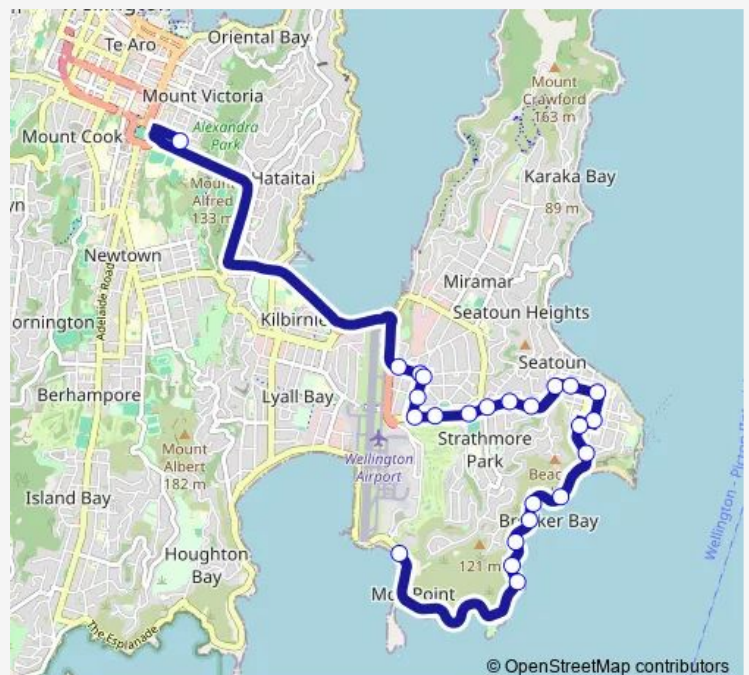

- Seatoun - Hector Street
- Dundas Street at Monro Street (near 68)
- Seatoun Village - Dundas Street
- Ferry Street at Ludlam Street
- Broadway at Cavendish Square
- Broadway at Bentinck Avenue
- Strathmore Park Shops - Broadway
- Broadway at Monorgan Road
- Broadway opposite Crawford Green
- Hobart Street at Broadway
- Hobart Street at Kedah Street
- Hobart Street at Caledonia Street
- Caledonia Street at Hobart Street (near 38) (school stop)
- Caledonia Street (near 10) (school stop)
- Rongotai Road at Salek Street
- Rongotai Road at Ross Street
- Kilbirnie - Stop B
- Kilbirnie Crescent at Childers Terrace
- Wellington Regional Aquatic Centre (opposite)
- Hamilton Road at Wellington Road (near 124)
- Kupe Street at Moxham Avenue

Route schedule

Seatoun - Hector Street — Basin Reserve (school stop)

Monday	07:55
Tuesday	07:55
Wednesday	07:55
Thursday	07:55
Friday	07:55
Saturday	—
Sunday	—

Route info

Direction: Seatoun - Hector Street

Stops: 28

Trip Duration: 0 hour 29 min

711 — Moa Point - Seatoun - Kilbirnie - Hataitai - Wellington East Girls' College & St Mark's School

Moxham Avenue near Goa Street

Moxham Avenue at Raupo Street (near 88)

Hataitai - Stop A

Waitoa Road at Bus Tunnel (near 73)

Pirie Street (near 106)

Wellington East Girls' College - Ellice Street (school stop)

Basin Reserve (school stop)

Direction

Wellington East Girls' College - Ellice Street (school stop)
— Moa Point Road (near 39)