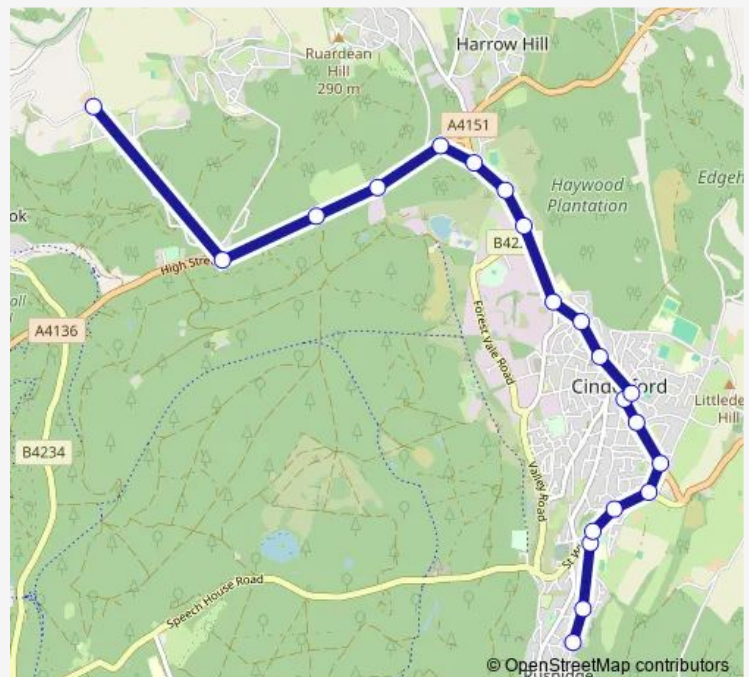

Highbeech Road

### Route schedule

Dean View — Highbeech Road

Monday 10:57-12:57

Tuesday 10:57-12:57

Wednesday 10:57-12:57

Thursday 10:57-12:57

Friday 10:57-12:57

Saturday 10:57-12:57

### Route info

Direction: Dean View

Stops: 21

Trip Duration: 1 hour 31 min

711 — The Pludds - Cinderford - Ruspidge

BusMaps

**Direction**

Highbeech Road — Dean View

## Route schedule

Highbeech Road — Dean View

Monday 10:30-12:30

Tuesday 10:30-12:30

Wednesday 10:30-12:30

Thursday 10:30-12:30

Friday 10:30-12:30

Saturday 10:30-12:30