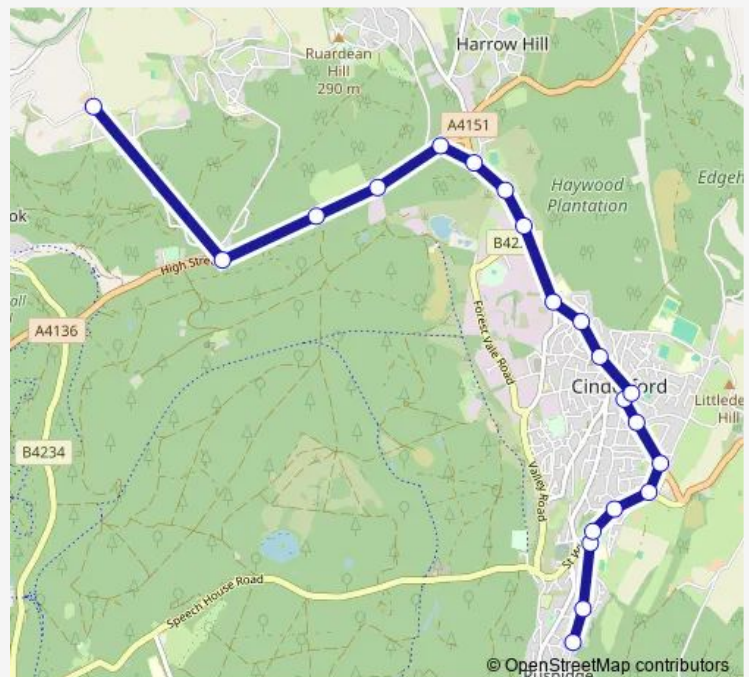

The Delves

Swan Inn

Highbeech Road

Route schedule

Dean View — Highbeech Road

Monday 10:57-12:57

Tuesday 10:57-12:57

Wednesday 10:57-12:57

Thursday 10:57-12:57

Friday 10:57-12:57

Saturday 10:57-12:57

Sunday —

Route info

Direction: Dean View

Stops: 21

Trip Duration: 1 hour 31 min

711 — The Pludds - Cinderford - Ruspidge

Direction

Highbeech Road — Dean View

25 stops

[Open route schedule](#)

Highbeech Road

High Street

Swan Inn

Monday 10:30-12:30

Tuesday 10:30-12:30

Wednesday 10:30-12:30

Thursday 10:30-12:30

Friday 10:30-12:30

Saturday 10:30-12:30

Sunday —

Route info