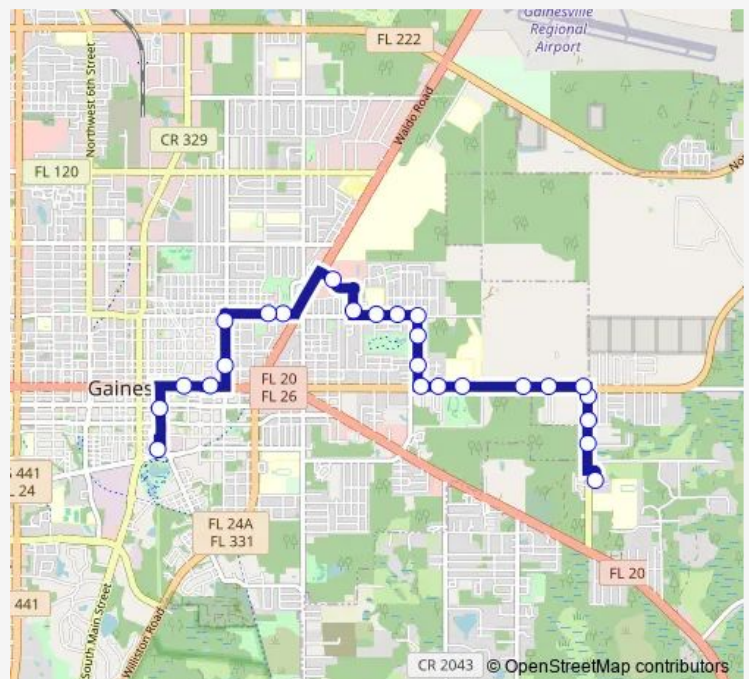

Northbound NE 24th Street @ NE 8th Avenue

Southbound NE 25th Street @ NE 8th Avenue

Southbound NE 25th Street @ NE 6th Avenue

Southbound NE 25th Street @ NE 3rd Place

Health Department

Route schedule

Rosa Parks RTS Downtown Station — Eastwood Meadows

Monday	20:00-22:00
Tuesday	20:00-22:00
Wednesday	20:00-22:00
Thursday	20:00-22:00
Friday	20:00-22:00
Saturday	07:00-18:30
Sunday	10:00-17:00

Route info

Direction: Rosa Parks RTS Downtown Station

Stops: 39

Trip Duration: 0 hour 27 min

711 — Downtown Station To Eastwood Meadows

SE 24th Street at Hawthorne Road

Southeast Gator Liquor @ Hawthorne Road

Eastbound Hawthorne Road @ SE 26th Street

Alachua County Sheriff's Office

Southbound SE 27th Street @ SE 15th Avenue

Durelle Heights Neighborhood

Lana's Place

Faith Missionary Church

Eastbound SE 21st Avenue @ SE 32nd Terrace

SE 35th St @ SE 21st Avenue

Northbound SE 35th Street @ SE 18th Ave