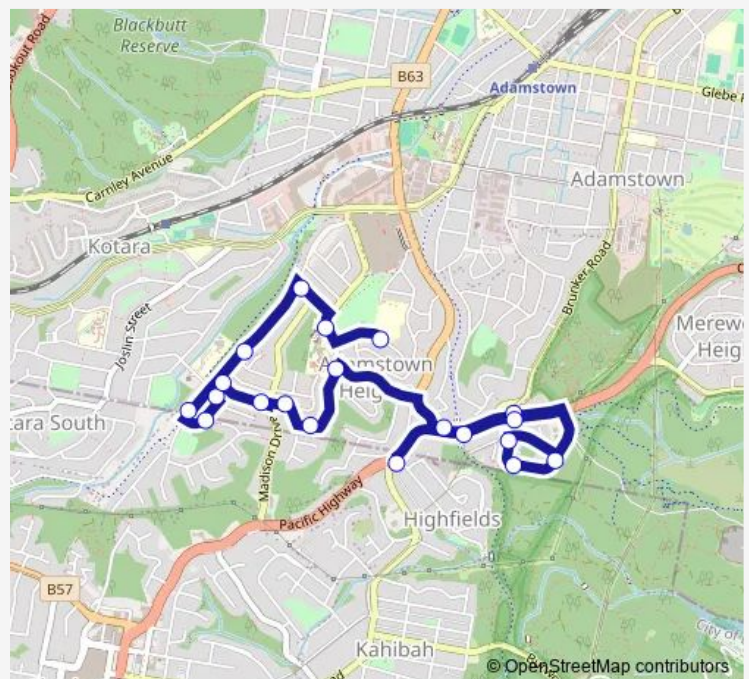

Thursday 15:10

Friday 15:10

Saturday —

Sunday —

Route info

Direction: Terence St Opp Belair Public School

Stops: 20

Trip Duration: 0 hour 23 min

711 — Belair Public School to Highfield Rds, Highfields

Direction

Fernleigh Loop Opp Faul St — Belair Public School, Terence St

19 stops

[Open route schedule](#)

Fernleigh Loop Opp Faul St

Fernleigh Loop Opp Grevillea Cl

Belair Public School, Terence St

Route schedule

Fernleigh Loop Opp Faul St — Belair Public School, Terence St

Monday 08:29

Tuesday 08:29

Wednesday 08:29

Thursday 08:29

Friday 08:29

Saturday —

Sunday —

Route info

Direction: Fernleigh Loop Opp Faul St

Stops: 19

Trip Duration: 0 hour 17 min

711 School Bus time schedules and route maps are available in an offline PDF at busmaps.com. Use the busmaps.com website to see live bus times, train schedule or subway schedule, and step-by-step directions for all public transit in Newcastle