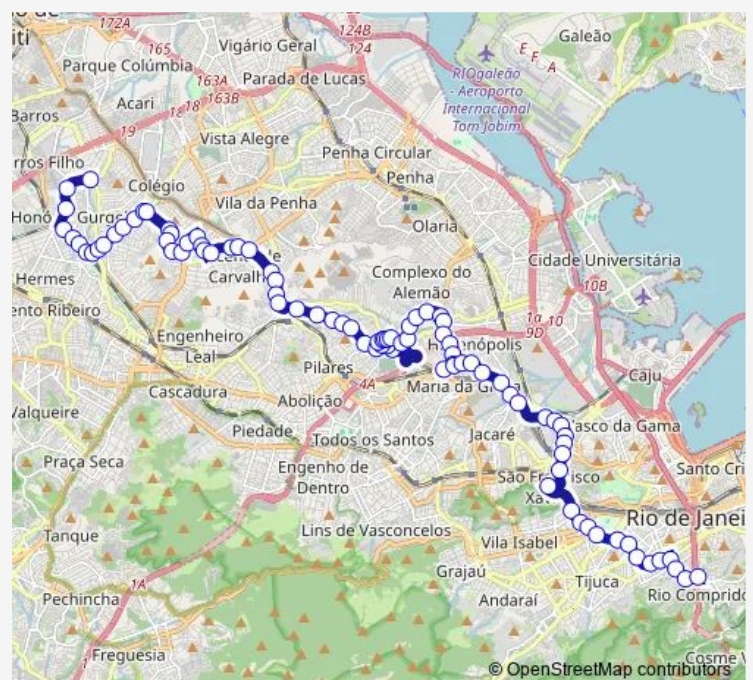

### Route schedule

Ponto Final: Rocha Miranda : Rubis — Ponto Final: Rio Comprido : Praça Condessa Paulo de Frontin (Linha 711)

Monday 00:00

Tuesday 00:00

Wednesday 00:00

Thursday 00:00

Friday 00:00

Saturday 00:00

### Route info

Direction: Ponto Final: Rocha Miranda : Rubis

Stops: 87

Trip Duration: 1 hour 6 min

711 — Rocha Miranda - Rio Comprido

CMS Clementino Fraga

Escola Municipal Pires e Albuquerque

Capintuba