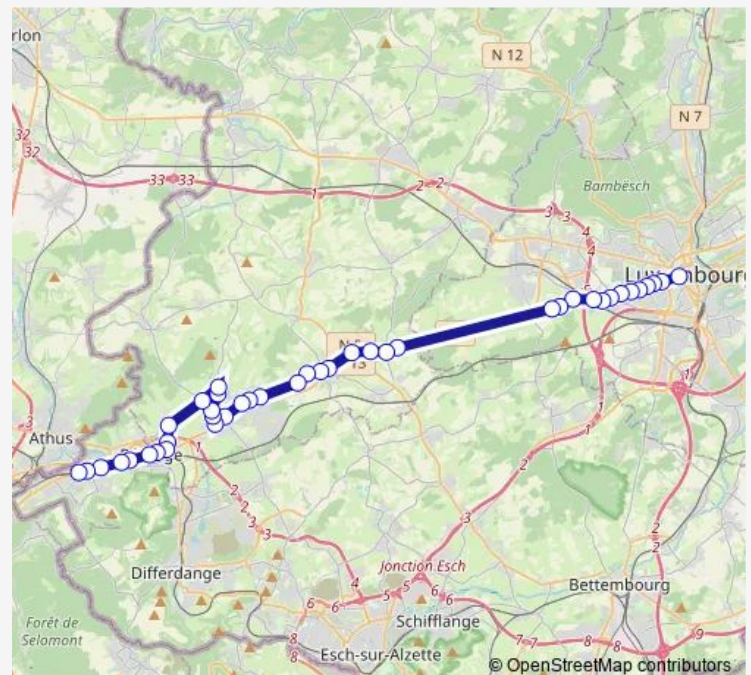

Schouweiler, Kiïrch

Schouweiler, Schéiferwee

Schouweiler, Kastill

Route schedule

Luxembourg/Centre, Monterey — Rodange, Gare routière

Monday 05:00-23:00

Tuesday 05:00-23:00

Wednesday 05:00-23:00

Thursday 05:00-23:00

Friday 05:00-23:00

Saturday 05:00-23:00

Sunday 07:00-22:00

Route info

Direction: Luxembourg/Centre, Monterey

Stops: 41

Trip Duration: 0 hour 46 min

711

BusMaps

Bascharage, Industriezon

Bascharage, Bommertbesch

Bascharage, Bommelscheier

Bascharage, Brasserie

Bascharage, Arcades

Bascharage, Eglise

Thursday 05:11-22:51

Friday 05:11-22:51

Saturday 05:11-22:51

Sunday 06:51-21:51

Route info

Direction: Rodange, Gare routière

Stops: 42

Trip Duration: 0 hour 43 min