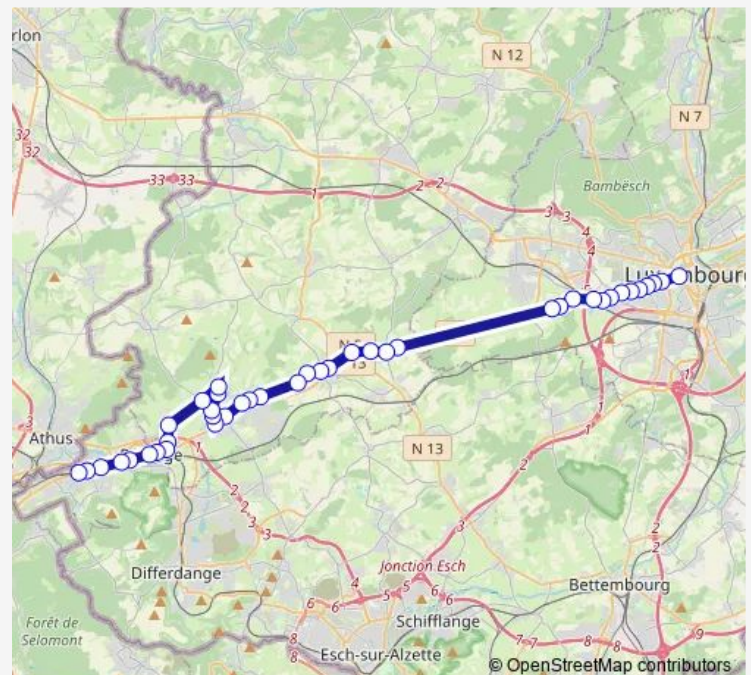

### Direction

Luxembourg/Centre, Monterey — Rodange, Gare routière

41 stops

[Open route schedule](#)

Luxembourg/Centre, Monterey

Belair, Crécy

Belair, Franciscaines

Merl, Parc

### Route schedule

Luxembourg/Centre, Monterey — Rodange, Gare routière

Monday 05:00-23:00

Tuesday 05:00-23:00

Wednesday 05:00-23:00

Thursday 05:00-23:00

Friday 05:00-23:00

Saturday 05:00-23:00

### Route info

Direction: Luxembourg/Centre, Monterey

Stops: 41

Trip Duration: 0 hour 43 min

711

BusMaps

Bascharage, Industriezon

Bascharage, Bommertbesch

## Route info

Direction: Rodange, Gare routière

Stops: 42

Trip Duration: 0 hour 44 min

Dippach, Op der Kopp

Dippach, Bei der Kapell

Dippach, Um Däich

Dippëcherbiërg