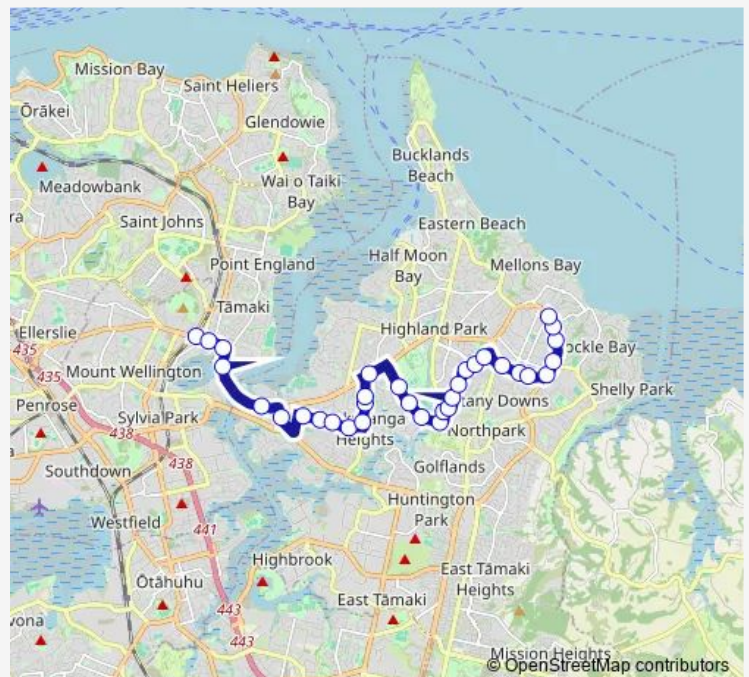

Thursday 06:07-20:07

Friday 06:07-20:07

Saturday 07:05-20:05

Sunday 07:05-20:05

Route info

Direction: Stop B Panmure Station

Stops: 33

Trip Duration: 0 hour 25 min

711

BusMaps

Gwenand Place

Bradbury Road/Lexington Drive

Bradbury Road/Highland Park Drive

Bradbury Road/Union Road

Pegler Drive

New World Howick

Yeoman Place

Cook Street/Union Road

Gibraltar Street

Abercrombie Street

Hawthorden Reserve

Howick Village

Direction

Howick Village — Stop A Panmure Station

Thursday 05:45-19:55

Friday 05:45-19:55

Saturday 05:55-19:55

Sunday 06:45-19:55

Route info

Direction: Howick Village

Stops: 34

Trip Duration: 0 hour 30 min