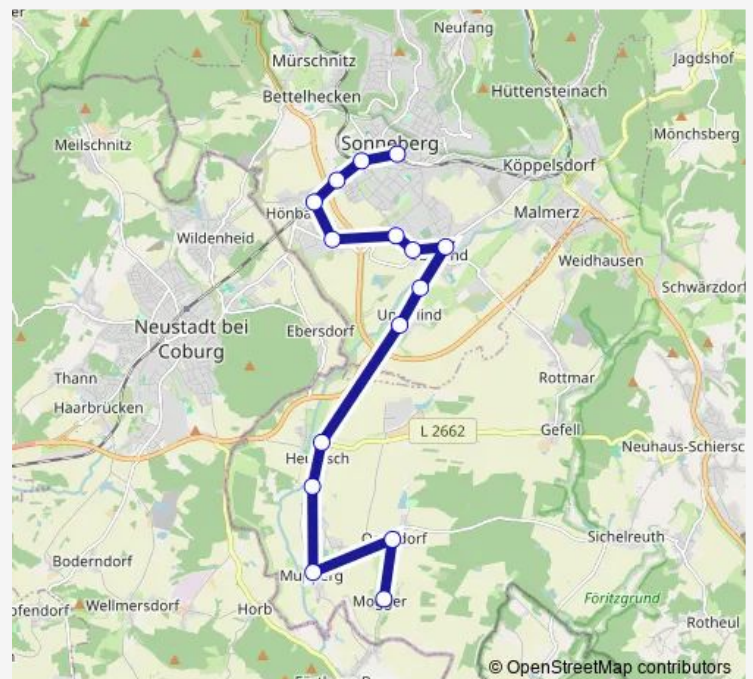

Mogger

Route schedule

Sonneberg, ZOB — Mogger

Monday 13:45-15:00

Tuesday 13:45-15:00

Wednesday 13:45-15:00

Thursday 13:45-15:00

Friday 13:45-15:00

Saturday —

Sunday —

Route info

Direction: Sonneberg, ZOB

Stops: 19

Trip Duration: 0 hour 29 min

711

Direction

Mogger — Sonneberg, ZOB

15 stops

[Open route schedule](#)

Mogger

Oerlsdorf

Muppeg

Heubisch, Post

Heubisch, Brücke

Thursday 07:00-09:05

Friday 07:00-09:05

Saturday 08:10

Sunday —

Route info

Direction: Mogger

Stops: 17

Trip Duration: 0 hour 30 min