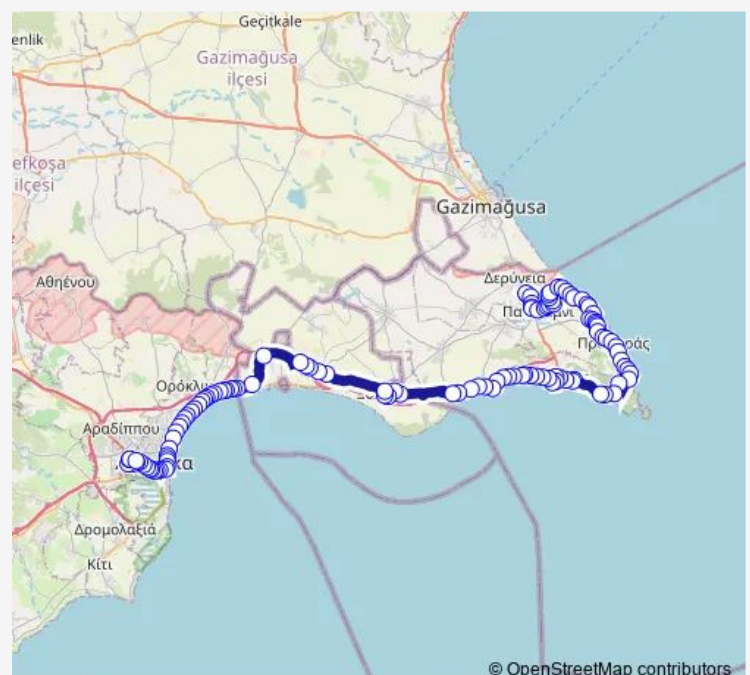

### Route schedule

Olympic Swimming Pool — New Famagusta Central Bus Station

Monday 08:15-21:45

Tuesday 08:15-21:45

Wednesday 08:15-21:45

Thursday 08:15-21:45

Friday 08:15-21:45

Saturday 08:15-21:45

### Route info

Direction: Olympic Swimming Pool

Stops: 114

Trip Duration: 2 hour 30 min

Ammochostou Ave. - Dafnis

Ammochostou Ave. - Athinon 1

Oroklini Fire Station 1

Ammochostou Ave. - Kalliskala 1