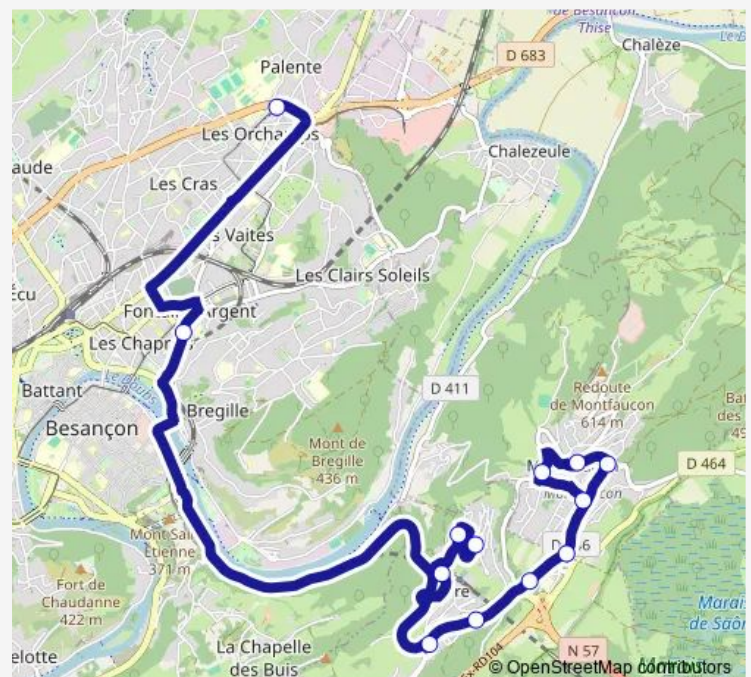

### Route schedule

Montfaucon - Jonquilles — Victor Gallois

Monday 07:00

Tuesday 07:00

Wednesday 07:00

Thursday 07:00

Friday 07:00

Saturday —

### Route info

Direction: Montfaucon - Jonquilles

Stops: 14

Trip Duration: 0 hour 50 min

**Direction**

Orchamps — Montfaucon - La Vierge

13 stops

[Open route schedule](#)

## Route schedule

Orchamps — Montfaucon - La Vierge

Monday	18:15
Tuesday	18:15
Wednesday	12:20
Thursday	18:15
Friday	18:15
Saturday	—
Sunday	—