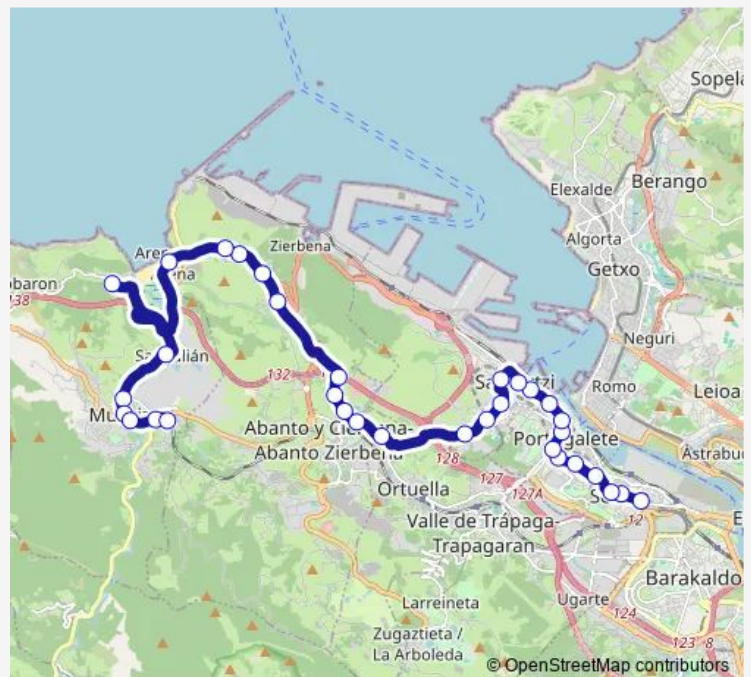

Thursday 06:35-22:35

Friday 06:35-22:35

Saturday 07:35-22:35

Sunday 07:35-22:35

**Route info**

Direction: Kueto (Gran VÍA) (376)

Stops: 33

Trip Duration: 1 hour 0 min