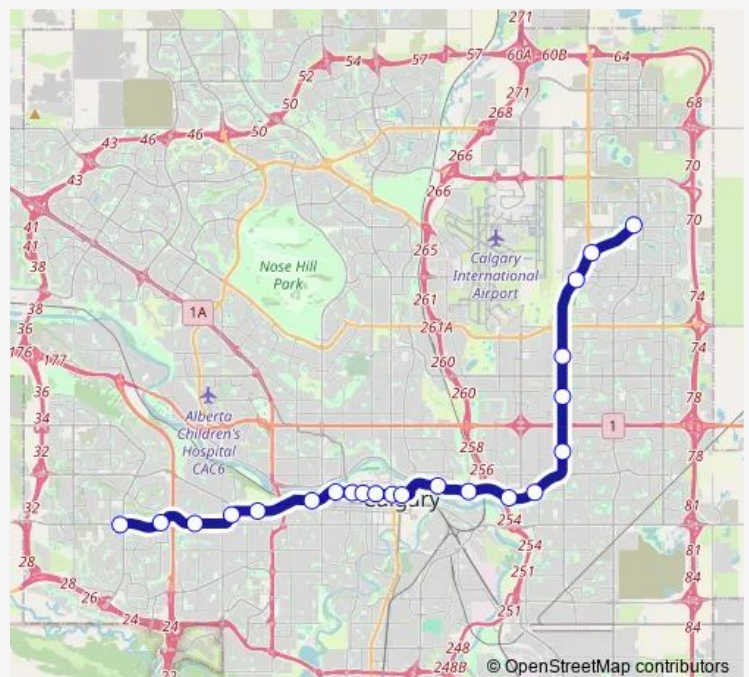

Tram 202 Blue Line - Saddletowne/69 Street CTrain

[Go to website](#)

Direction

EB 69 Street CTrain Station — NB Saddletowne CTrain Station

22 stops

[Open route schedule](#)

- EB 69 Street CTrain Station
- EB Sirocco CTrain Station
- EB 45 Street CTrain Station
- EB Westbrook CTrain Station
- EB Shaganappi Point CTrain Station
- EB Sunalta CTrain Station
- EB Downtown West-Kerby Station (TD Free Fare Zone)
- EB 8 Street SW Station (TD Free Fare Zone)
- EB 6 Street SW Station (TD Free Fare Zone)
- EB 3 Street SW Station (TD Free Fare Zone)
- EB Centre Street Station (TD Free Fare Zone)
- EB City Hall/Bow Valley College(TD Free Fare Zone)
- EB Bridgeland - Memorial CTrain Station
- EB Zoo CTrain Station
- EB Barlow - Max Bell CTrain Station
- NB Franklin CTrain Station
- NB Marlborough CTrain Station
- NB Rundle CTrain Station
- NB Whitehorn CTrain Station
- NB McKnight - Westwinds CTrain Station
- NB Martindale CTrain Station

Route schedule

EB 69 Street CTrain Station — NB Saddletowne CTrain Station

Monday	04:06-02:51 ⁺¹
Tuesday	03:06-02:51 ⁺¹
Wednesday	03:06-02:51 ⁺¹
Thursday	03:06-02:51 ⁺¹
Friday	03:06-02:51 ⁺¹
Saturday	03:06-01:34 ⁺¹
Sunday	04:38-01:34 ⁺¹

Route info

Direction: EB 69 Street CTrain Station

Stops: 22

Trip Duration: 0 hour 46 min

■ 202 — Blue Line - Saddletowne/69 Street CTrain

Direction

SB Saddletowne CTrain Station — WB 69 Street Ctrain Station

21 stops

[Open route schedule](#)

SB Saddletowne CTrain Station

SB Martindale Ctrain Station

SB McKnight - Westwinds CTrain Station

SB Whitehorn Ctrain Station

SB Rundle CTrain Station

SB Marlborough CTrain Station