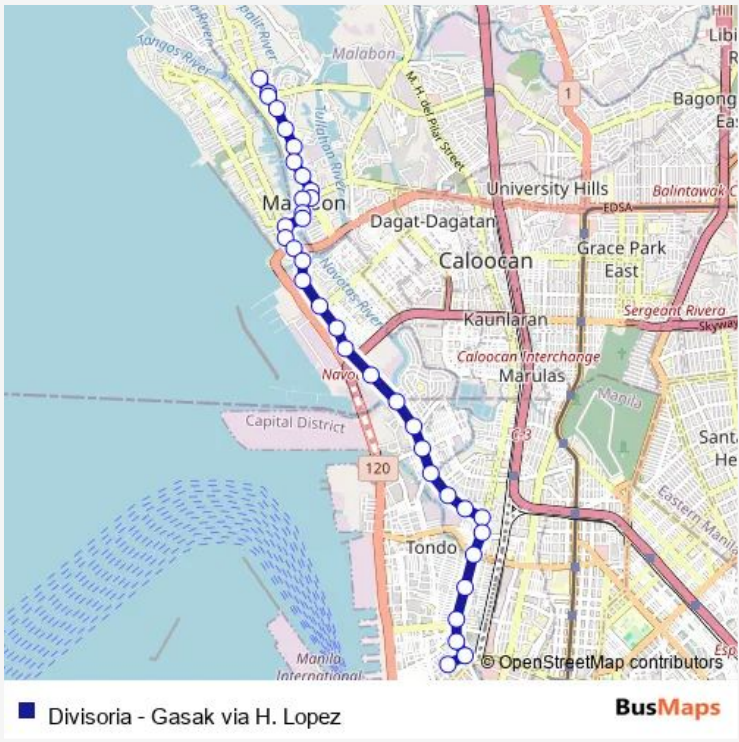

Bus Divisoria - Gasak via H. Lopez

[Go to website](#)

Direction
 General Luma Street / Ilang Ilang Intersection, Malabon City — P. Rada / Carman Planas Intersection, Manila
 36 stops
[Open route schedule](#)

Route schedule

General Luma Street / Ilang Ilang Intersection, Malabon City — P. Rada / Carman Planas Intersection, Manila

Monday	00:00
Tuesday	00:00
Wednesday	00:00
Thursday	00:00
Friday	00:00
Saturday	00:00
Sunday	00:00

Route info

Direction: General Luma Street / Ilang Ilang Intersection, Malabon City

Stops: 36

Trip Duration: 0 hour 44 min

Navotas Agora Complex, North Bay Boulevard, City of Navotas

North Bay Boulevard, Tondo

North Bay Boulevard, Tondo

Westminister High School / Tondo Hospital, North Bay Boulevard, Tondo

Dried Fish Dealer, North Bay Boulevard, Tondo

North Bay Boulevard / Rodriguez Intersection, Tondo

H. Lopez Blvd / Guidote Intersection, Tondo