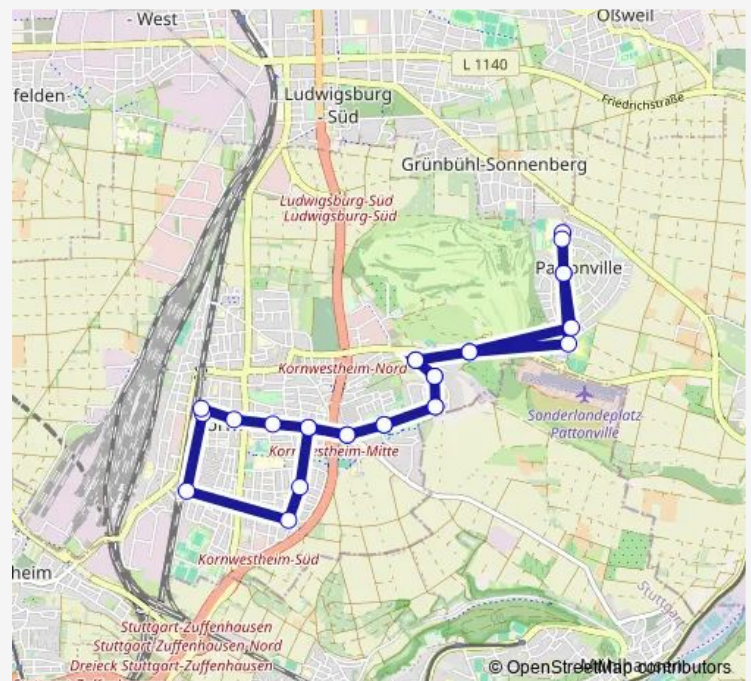

Kornwestheim Hornbergstraße

Kornwestheim Ludwig-Herr-Str.

Kornwestheim Im Weizen

Kornwestheim Hallenbad

Kornwestheim Goerdelerstraße

Kornwestheim Neckarstraße

Kornwestheim Enzstraße

Kornwestheim Talstraße

Kornwestheim Talstraße

Kornwestheim Enzstraße

Kornwestheim Neckarstraße

Route schedule

Kornwestheim — Kornwestheim

Monday	—
Tuesday	—
Wednesday	—
Thursday	—
Friday	25:45-02:45 ⁺¹
Saturday	03:45-02:45 ⁺¹
Sunday	03:45-04:45

Route info

Direction: Kornwestheim

Stops: 27

Trip Duration: 0 hour 31 min

N48

BusMaps

Kornwestheim Goerdelerstraße

Kornwestheim Hallenbad

Kornwestheim Im Weizen

Kornwestheim Zeppelinstraße

Kornwestheim Johannesstraße

Kornwestheim

N48 Bus time schedules and route maps are available in an offline PDF at busmaps.com. Use the busmaps.com website to see live bus times, train schedule or subway schedule, and step-by-step directions for all public transit in Stuttgart