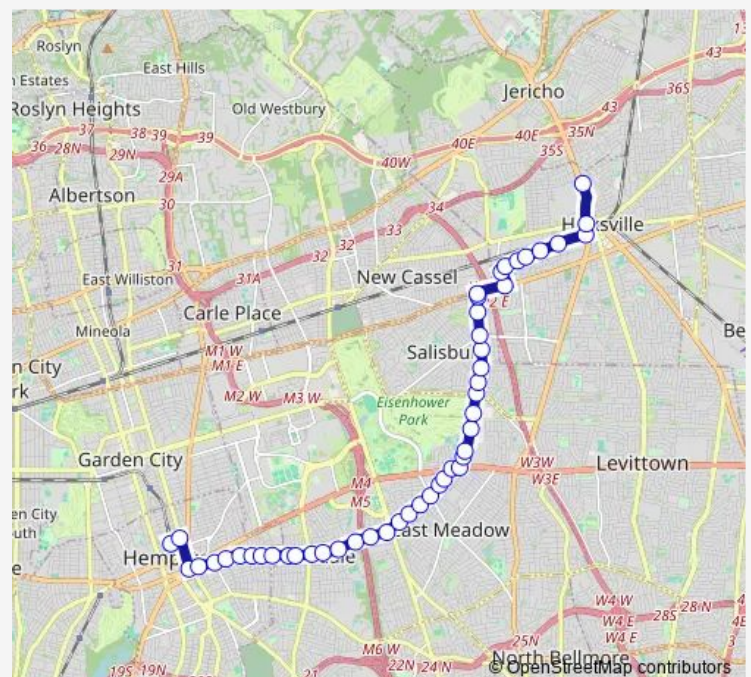

Thursday 05:48-20:00

Friday 05:48-20:00

Saturday 06:20-19:55

Sunday —

Route info

Direction: (arr.) Hemp TC / Bays 16-21

Stops: 48

Trip Duration: 0 hour 38 min

Right on Old Country Rd

Old Country Rd / Carman

Left on Charlotte Av

Right on Duffy Av

Duffy Ave + Henrietta St

Duffy Ave + Frank Rd.

Duffy Ave + Combes Ave

Duffy Ave + Mayfair La

Duffy Ave + Underhill Ave

Left on Newbridge Rd

Hicksville Sta / Fedex

Broadway Mall / TD Bank

Direction

Starbucks / Broadway — (arr.) Hemp TC / West

53 stops

[Open route schedule](#)

Friday 07:05-21:45

Saturday 07:11-21:03

Sunday —

Route info

Direction: Starbucks / Broadway

Stops: 53

Trip Duration: 0 hour 34 min

Left on Front St