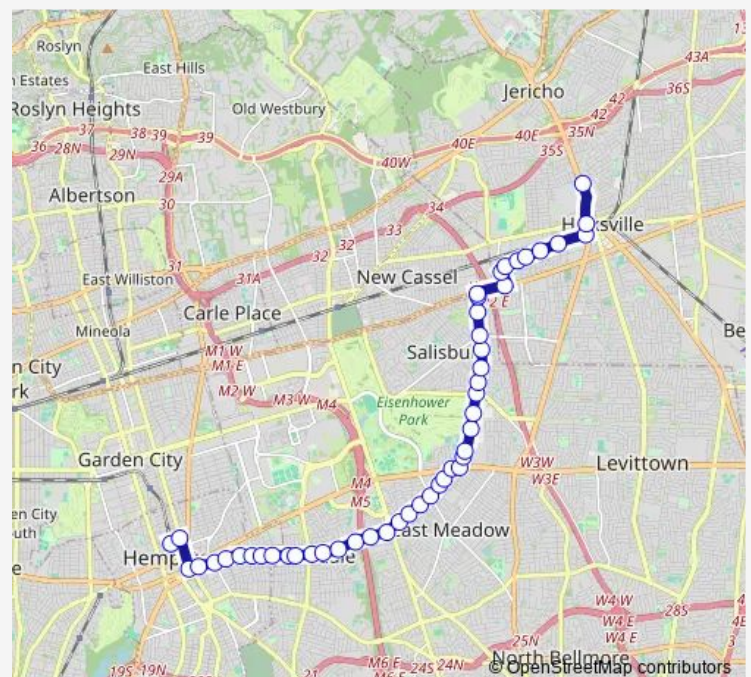

Front St + William St

Front St + Ingraham Blvd

Front St + Clemente Pl

Front St + Holly Ave

Front St + Beverly Rd

Front St + Clarendon Ave

Front St + Lenox Ave.

Front St + Greengrove Ave

### Route schedule

(arr.) Hemp TC / Bays 16-21 — Broadway Mall / TD Bank

Monday 05:48-20:00

Tuesday 05:48-20:00

Wednesday 05:48-20:00

Thursday 05:48-20:00

Friday 05:48-20:00

Saturday 06:20-19:55

### Route info

Direction: (arr.) Hemp TC / Bays 16-21

Stops: 48

Trip Duration: 0 hour 37 min

n48 — Front St / Carman Av

Front St + East Meadow Ave

Kodma Pl / Front

Front St + 7th St

\*Right on Duffy Av\*

Duffy Ave + Henrietta St

Duffy Ave + Frank Rd.

Duffy Ave + Combes Ave

Duffy Ave + Mayfair La

Duffy Ave + Underhill Ave

\*Left on Newbridge Rd\*

Hicksville Sta / Fedex