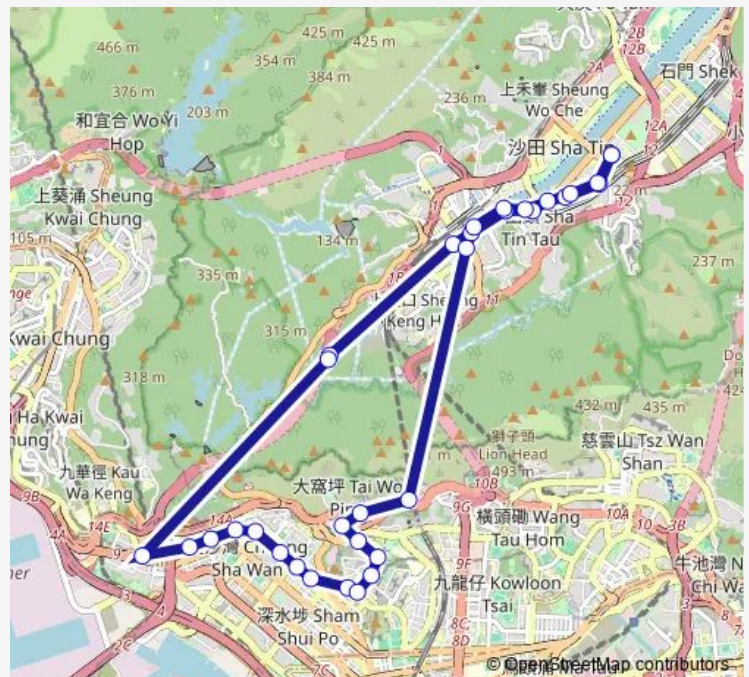

Monday 05:45-09:00

Tuesday 05:45-09:00

Wednesday 05:45-09:00

Thursday 05:45-09:00

Friday 05:45-09:00

Saturday 05:45-09:00

Sunday 05:45-09:00

Route info

Direction: [Ctb] SHA TIN Wai[[Kmb] SHA TIN WAI BUS
Terminus

Stops: 33

Trip Duration: 0 hour 50 min

■ 286A — SHA TIN WAI - Cheung SHA WAN (Circular)

[Kmb] Tsap FAI Street

[Kmb] Hing WAH Street

[Kmb] Wing Lung Street