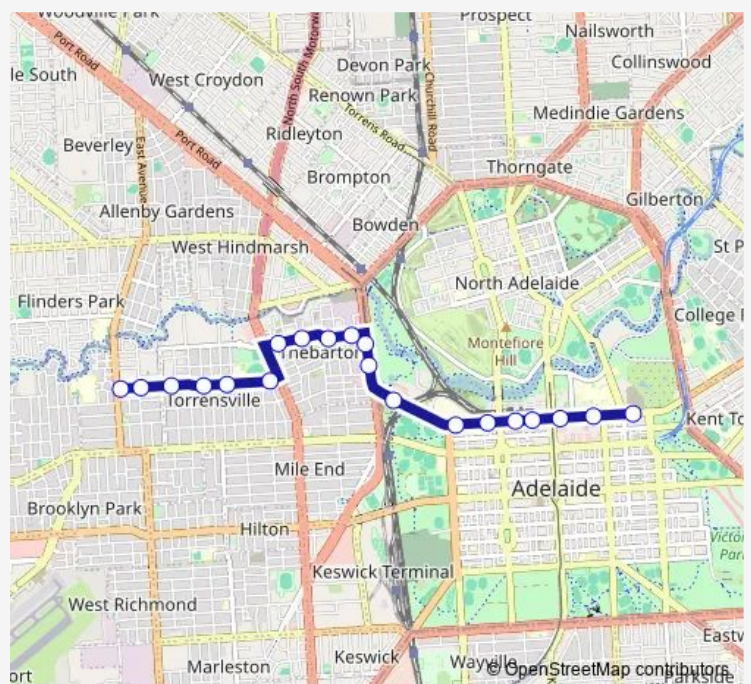

Stop 3 Port Rd - West side

Stop 4 Phillips St - South side

Stop 5 Phillips St - South side

Stop 5A West Thebarton Rd - South side

Stop 5B West Thebarton Rd - South side

Stop 6 Ashley St - South side

Stop 8 Ashley St - South side

Stop 9 Ashley St - South side

Stop 10 Ashley St - South side

Stop 11 Ashley St - South side

Stop 12 Ashley St - South side

Route schedule

Stop R1 North Tce - South side — Stop 12 Ashley St - South side

Monday 08:18-08:35

Tuesday 08:18-08:35

Wednesday 08:18-08:35

Thursday 08:18-08:35

Friday 08:18-08:35

Saturday —

Sunday —

Route info

Direction: Stop R1 North Tce - South side

Stops: 20

Trip Duration: 0 hour 26 min

286A — City to Underdale

286A Bus time schedules and route maps are available in an offline PDF at busmaps.com. Use the busmaps.com website to see live bus times, train schedule or subway schedule, and step-by-step directions for all public transit in Adelaide