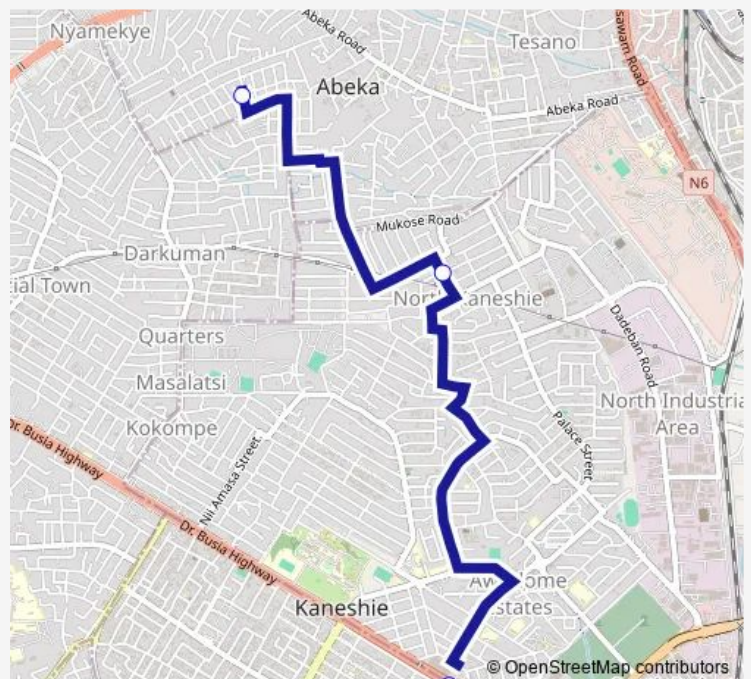

## Bus 286A Kaneshie Mkt Cmplx to New Fadama

[Go to website](#)

### Direction

Terminal Kaneshie Mkt Cmplx — Terminal New Fadama

3 stops

[Open route schedule](#)

Terminal Kaneshie Mkt Cmplx

55

Terminal New Fadama

### Route schedule

Terminal Kaneshie Mkt Cmplx — Terminal New Fadama

Monday 10:03

Tuesday 10:03

Wednesday 10:03

Thursday 10:03

Friday 10:03

Saturday 10:03

### Route info

Direction: Terminal Kaneshie Mkt Cmplx

Stops: 3

Trip Duration: 0 hour 22 min

■ 286A — Kaneshie Mkt Cmplx to New Fadama

286A Bus time schedules and route maps are available in an offline PDF at [busmaps.com](https://busmaps.com). Use the [busmaps.com](https://busmaps.com) website to see live bus times, train schedule or subway schedule, and step-by-step directions for all public transit in Accra