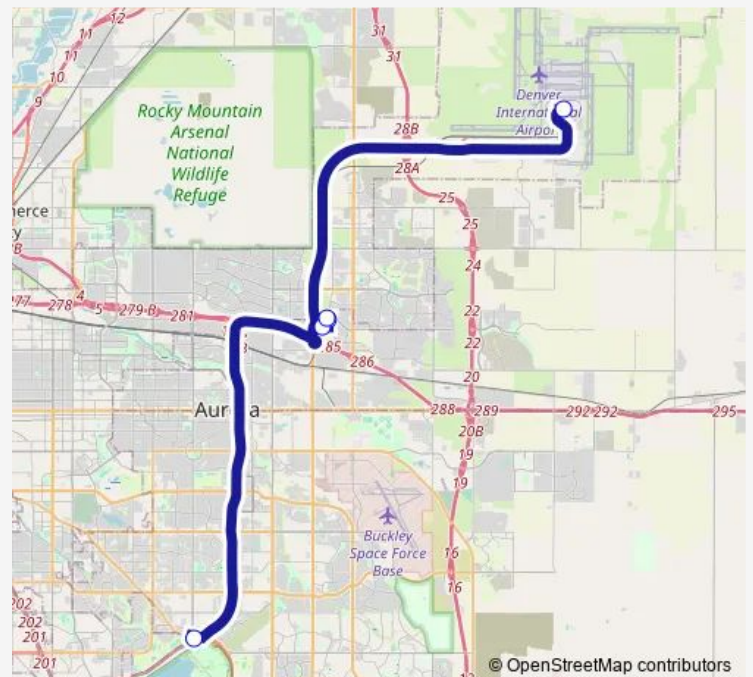

Bus ATA Arapahoe County / Denver Airport

[Go to website](#)

Direction

Nine Mile Station Gate H — Denver Airport Station Gate 7

5 stops

[Open route schedule](#)

Nine Mile Station Gate H

Salida St & 40th Ave

40th Ave & Airport Blvd-Gateway Park Stn Gate K

40th Ave & Salida St

Denver Airport Station Gate 7

Route schedule

Nine Mile Station Gate H — Denver Airport Station Gate 7

Monday	02:37
Tuesday	02:37
Wednesday	02:37
Thursday	02:37
Friday	02:37
Saturday	02:36
Sunday	02:36

Route info

Direction: Nine Mile Station Gate H

Stops: 5

Trip Duration: 0 hour 39 min

ATA Bus time schedules and route maps are available in an offline PDF at busmaps.com. Use the busmaps.com website to see live bus times, train schedule or subway schedule, and step-by-step directions for all public transit in Denver