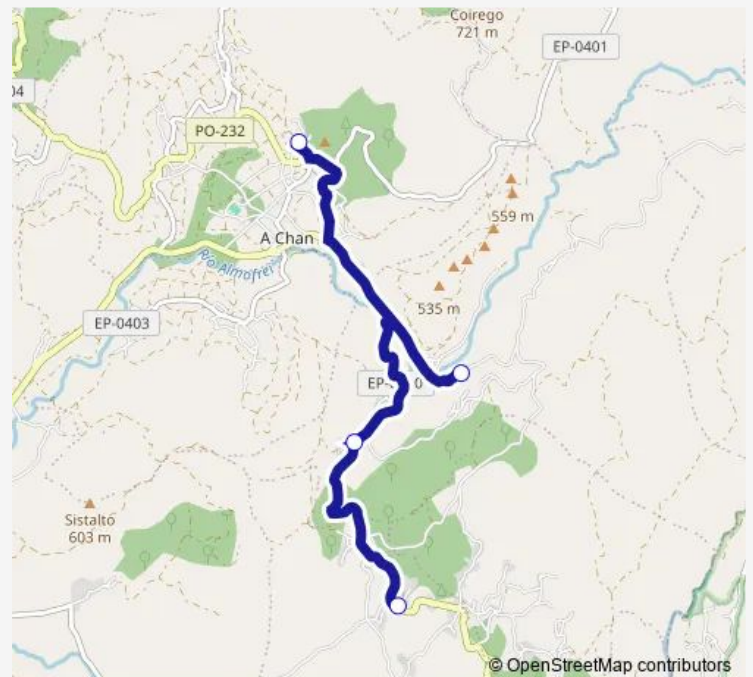

## Route schedule

Igrexa (Carballedo) — Fental (Augas Santas)

Monday 15:35

Tuesday —

Wednesday 15:35

Thursday —

Friday 15:35

Saturday —

## Route info

Direction: Igrexa (Carballedo)

Stops: 4

Trip Duration: 0 hour 24 min

**Direction**

Fental (Augas Santas) — Igrexa (Carballedo)

4 stops

[Open route schedule](#)

## Route schedule

Fental (Augas Santas) — Igrexa (Carballedo)

Monday	08:46
Tuesday	08:46
Wednesday	08:46
Thursday	—
Friday	08:46
Saturday	—
Sunday	—

## Route info

Direction: Fental (Augas Santas)

Stops: 4

Trip Duration: 0 hour 24 min

XG835036 Bus time schedules and route maps are available in an offline PDF at [busmaps.com](https://busmaps.com). Use the [busmaps.com](https://busmaps.com) website to see live bus times, train schedule or subway schedule, and step-by-step directions for all public transit in Pontevedra