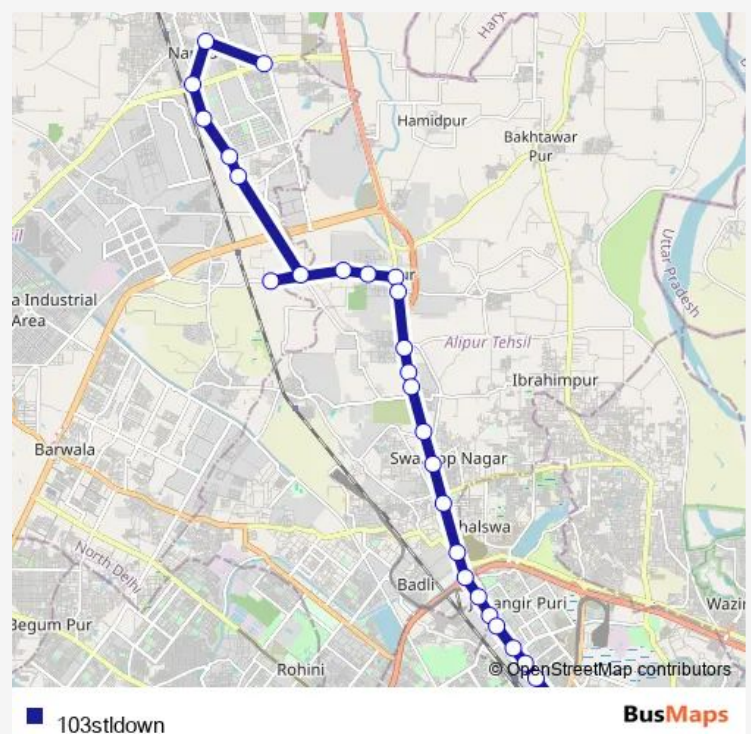

### Route schedule

b 4 pocket 13 narela — Azadpur Terminal (Bara Bagh Road)

Monday 07:30-21:40

Tuesday 07:30-21:40

Wednesday 07:30-21:40

Thursday 07:30-21:40

Friday 07:30-21:40

Saturday 07:30-21:40

### Route info

Direction: b 4 pocket 13 narela

Stops: 27

Trip Duration: 1 hour 27 min

103stldown

Jahangir Puri Metro Station

Jahangir Puri GT Road

Sarai Pipal Thala