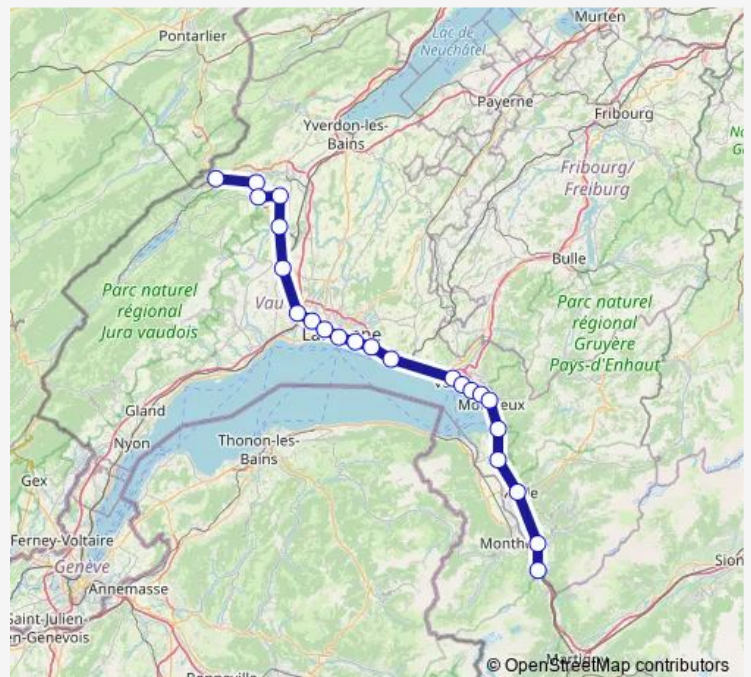

Regional Rail Service R4

[Go to website](#)

Direction

Le Day — Lausanne

9 stops

[Open route schedule](#)

Le Day

Croy-Romainmôtier

Arnex

La Sarraz

Cossonay-Penthalaz

Bussigny

Renens Vd

Prilly-Malley

Lausanne

Route schedule

Le Day — Lausanne

Monday	—
Tuesday	—
Wednesday	—
Thursday	—
Friday	—
Saturday	—
Sunday	24:17⁺¹

Route info

Direction: Le Day

Stops: 9

Trip Duration: 0 hour 40 min

■ R4