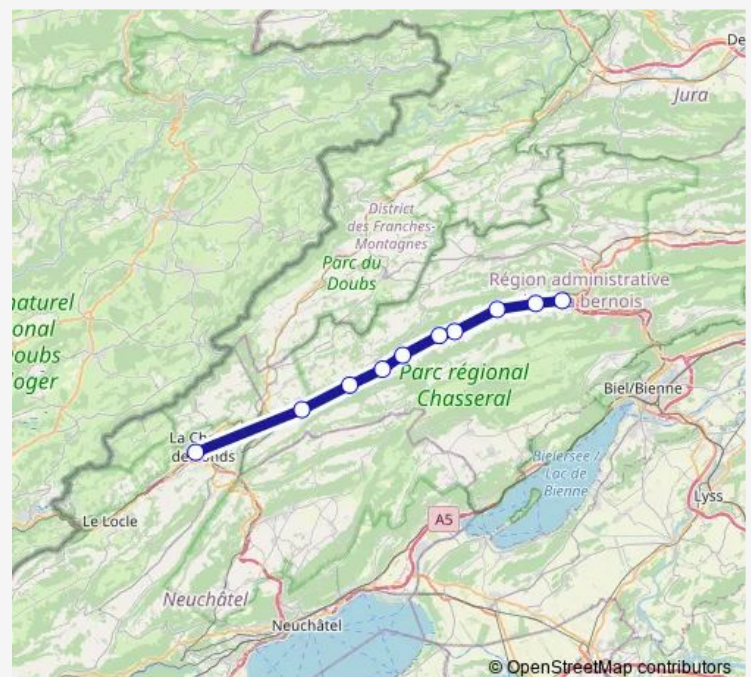

Regional Rail Service R4

[Go to website](#)

Direction

Sonceboz-Sombeval — La Chaux-de-Fonds

10 stops

[Open route schedule](#)

Sonceboz-Sombeval

Corgémont

Route schedule

Sonceboz-Sombeval — La Chaux-de-Fonds

Monday —

Tuesday —

Wednesday —

Thursday —

Friday —

Saturday 05:41

Sunday 05:41

Route info

Direction: Sonceboz-Sombeval

Stops: 10

Trip Duration: 0 hour 35 min

R4

R4 Regional Rail Service time schedules and route maps are available in an offline PDF at busmaps.com. Use the busmaps.com website to see live bus times, train schedule or subway schedule, and step-by-step directions for all public transit in Cernier