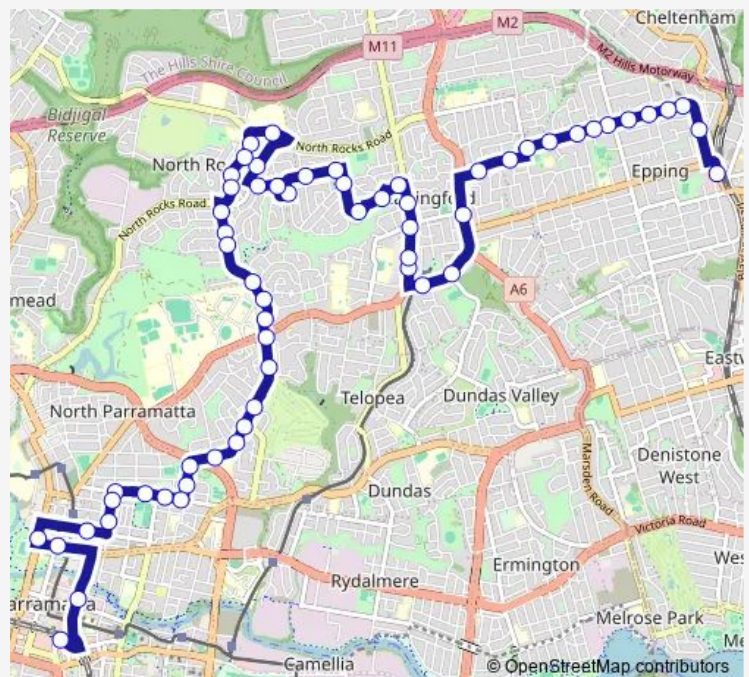

Doyle Ground, Isabella St

Isabella St At Brickfield St

Brickfield St At Albert St

All Saints Cemetery, Brickfield St

Grose St At Sorrell St

Our Lady Of Mercy College, O'Connell St

Route schedule

Cumberland High School, Dunmore Av — Parramatta Station, Stand B3

Monday 15:12

Tuesday 15:12

Wednesday 15:12

Thursday 15:12

Friday 15:12

Saturday —

Sunday —

Route info

Direction: Cumberland High School, Dunmore Av

Stops: 24

Trip Duration: 0 hour 38 min

546 — Epping to Parramatta via North Rocks and Oatlands

Victoria Rd Opp Prince Alfred Square

Smith St After Phillip St

Parramatta Station, Stand B3

Direction

Parramatta Station, Stand A2 — Epping Station, Beecroft Rd, Stand H

65 stops

[Open route schedule](#)

Parramatta Station, Stand A2

Smith St Before Phillip St

Prince Alfred Square, Victoria Rd

Parramatta Leagues Club, O'Connell St