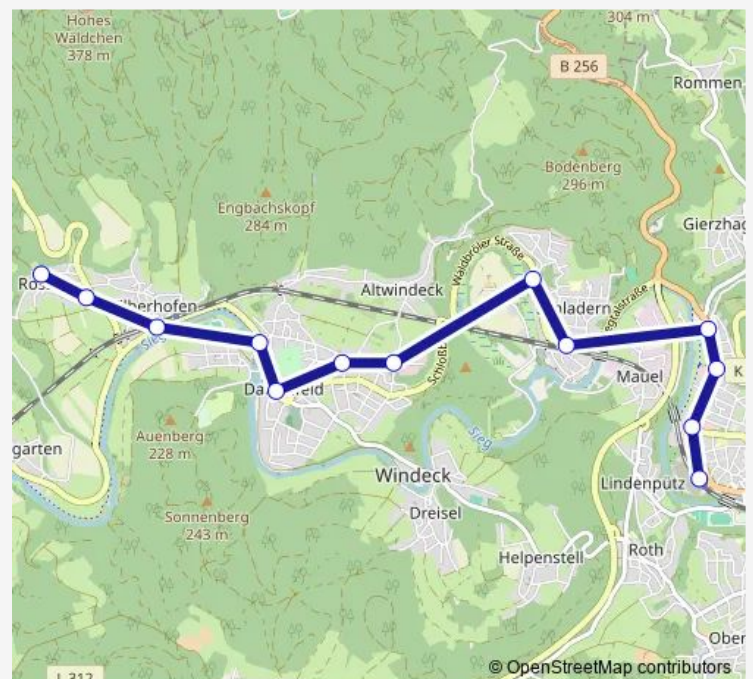

Saturday 06:32-21:32

Sunday 07:32-21:32

Route info

Direction: Windeck Rossel Dorf

Stops: 13

Trip Duration: 0 hour 18 min

Direction

Windeck Rosbach Bf — Windeck Rossel Dorf

13 stops

[Open route schedule](#)

Windeck Rosbach Bf

Windeck Rosbach Rolandseck

Windeck Rosbach Kleeahn

Windeck Rosbach Poche

Windeck Schladern Bf

Windeck Schladern Am Sonnenhang

Route info

Direction: Windeck Rosbach Bf

Stops: 13

Trip Duration: 0 hour 18 min

Direction

Windeck Rosbach Bf — Windeck Rossel Dorf

13 stops

[Open route schedule](#)

Thursday 05:32-07:02

Friday 05:32-07:02

Saturday —

Sunday —

Route info

Direction: Windeck Rossel Dorf

Stops: 13

Trip Duration: 0 hour 18 min