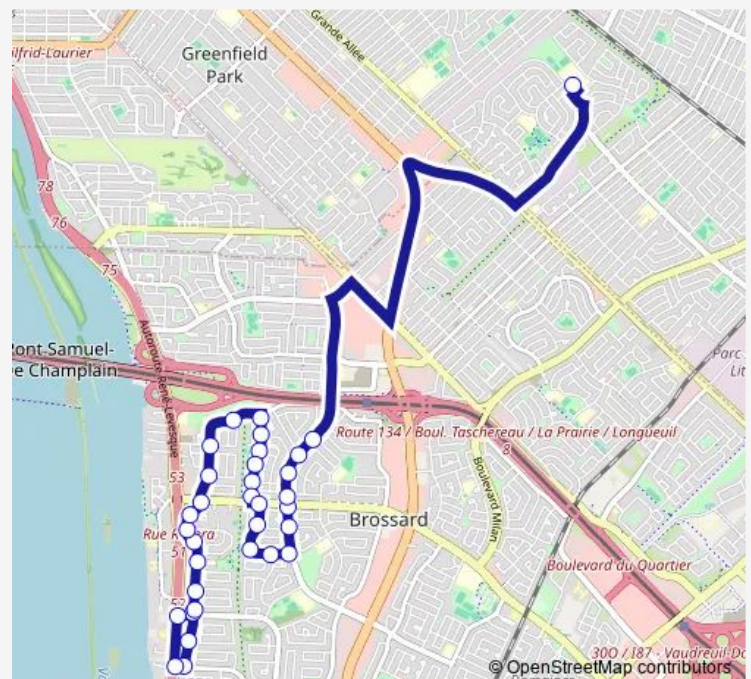

Direction

Stravinski / Rivard — École Centennial High School

33 stops

[Open route schedule](#)

Stravinski / Rivard

Stravinski / Rossignol

Stravinski / San Francisco

San Francisco / Marie-Victorin

Trahan / de Rome

Route schedule

Stravinski / Rivard — École Centennial High School

Monday 08:52

Tuesday 08:52

Wednesday 08:52

Thursday 08:52

Friday 08:52

Saturday —

Sunday —

Route info

Direction: Stravinski / Rivard

Stops: 33

Trip Duration: 0 hour 33 min

546 — École Centennial Regional High School

de Rome / Saguenay

Sunday —

Route info

Direction: 1029 Bellevue

Stops: 49

Trip Duration: 0 hour 31 min

Saguenay / Saturne

Saguenay / de Séville

Saguenay / de Rome