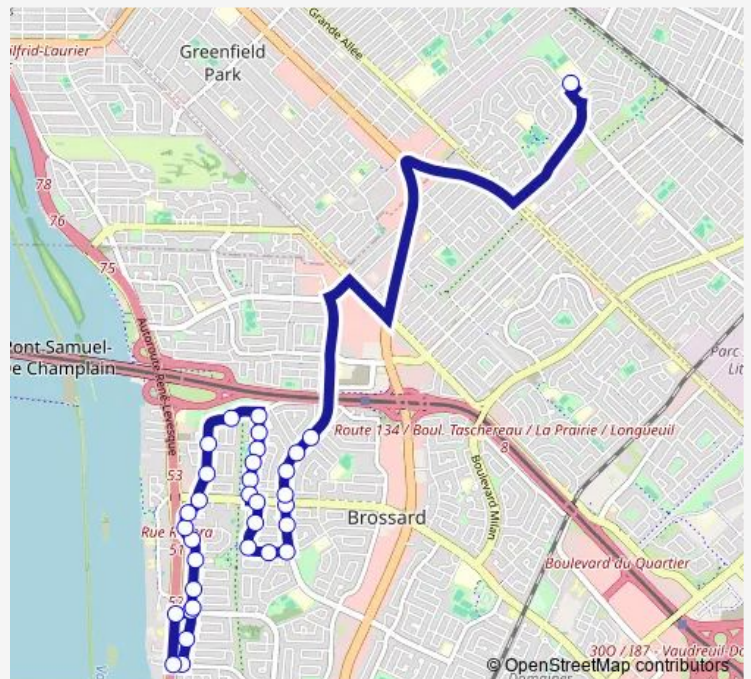

**Direction**

Stravinski / Rivard — École Centennial High School

33 stops

[Open route schedule](#)

Stravinski / Rivard

Stravinski / Rossignol

Stravinski / San Francisco

San Francisco / Marie-Victorin

Trahan / de Rome

Route schedule

Stravinski / Rivard — École Centennial High School

Monday 08:52

Tuesday 08:52

Wednesday 08:52

Thursday 08:52

Friday 08:52

Saturday —

Sunday —

Route info

Direction: Stravinski / Rivard

Stops: 33

Trip Duration: 0 hour 33 min

546 — École Centennial Regional High School

de Rome / Saguenay

## Route info

Direction: 1029 Bellevue

Stops: 49

Trip Duration: 0 hour 31 min

Saguenay / Saturne

Saguenay / de Séville

Saguenay / de Rome

Trahan / de Rome