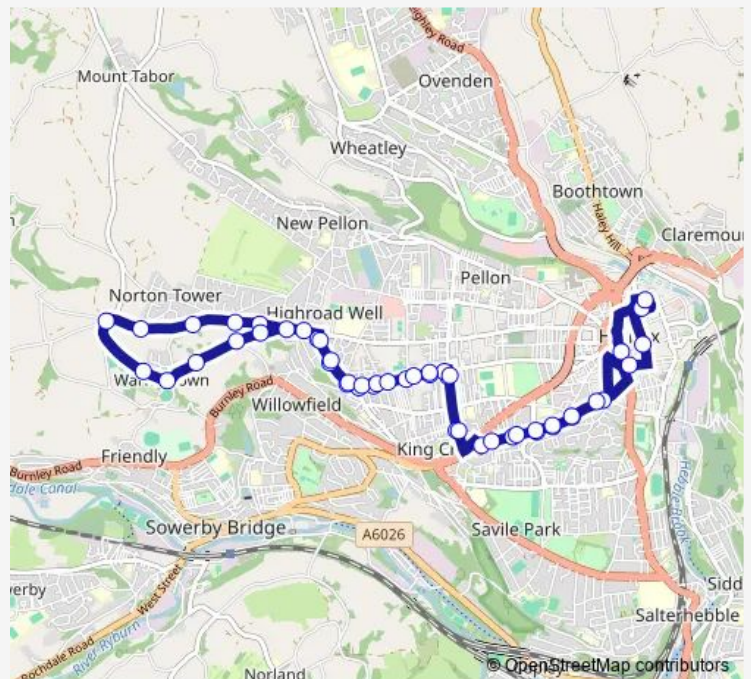

Golden Lion Inn

Gibbet Street Warley View

Roils Head Rd Well Royd Avenue

Route schedule

Halifax Bus Station E — Halifax Bus Station E

Monday 07:25-18:40

Tuesday 07:25-18:40

Wednesday 07:25-18:40

Thursday 07:25-18:40

Friday 07:25-18:40

Saturday 07:35-17:35

Sunday 10:00-16:00

Route info

Direction: Halifax Bus Station E

Stops: 50

Trip Duration: 0 hour 38 min

546

BusMaps

Roils Head Road Warley Edge

Newlands Road Peter Ln

Newlands Road

Newlands

Town Lane Winterburn Ln

Maypole Inn

Stock Lane

Stock Lane Windle Royd Ln

Stock Lane

Sandhall Lane

Golden Lion Inn

Warley Road

Warley Rd Hopwood Lane

Hopwood Lane Top