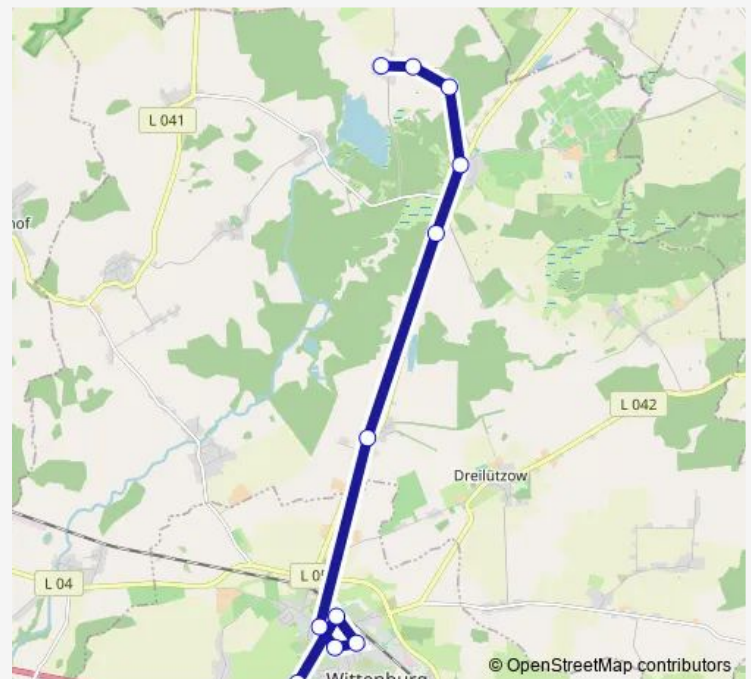

**Direction**

Woez Eiche — Wittenburg (Meck) Friedensring

11 stops

[Open route schedule](#)

Woez Eiche

Woez Dorfausgang

Woez Ausbau

Boddin (b Hagenow)

## Route schedule

Woez Eiche — Wittenburg (Meck) Friedensring

Monday 08:00-16:05

Tuesday 08:00-16:05

Wednesday 08:00-16:05

Thursday 08:00-16:05

Friday 08:00-16:05

Saturday —

## Route info

Direction: Woez Eiche

Stops: 11

Trip Duration: 0 hour 29 min

546 Bus time schedules and route maps are available in an offline PDF at [busmaps.com](https://busmaps.com). Use the [busmaps.com](https://busmaps.com) website to see live bus times, train schedule or subway schedule, and step-by-step directions for all public transit in Schwerin