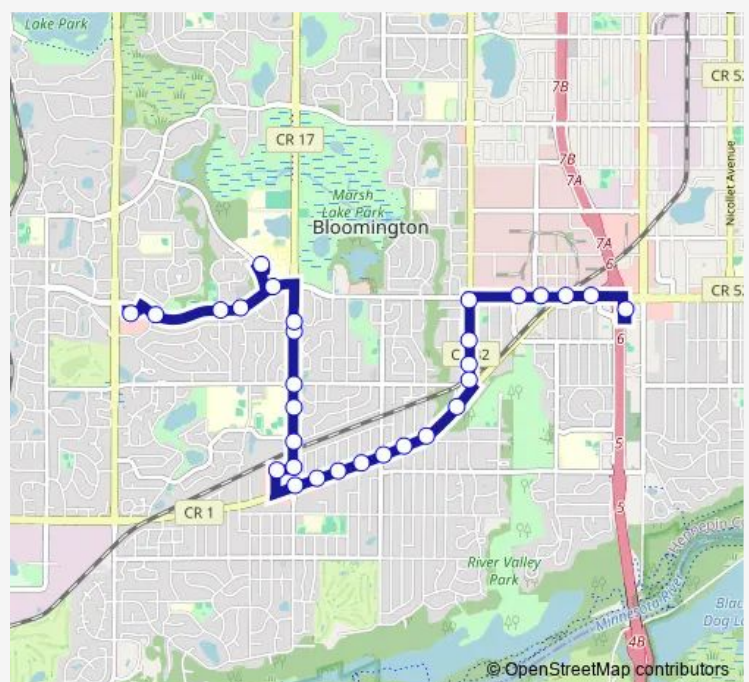

Old Shakopee Rd & Vincent Ave S

Old Shakopee Rd & Thomas / Sheridan Ave

Old Shakopee Rd & Queen Ave S

Penn Ave S & 102nd St W

Route schedule

Normandale Village & P&R — I-35W & 98th Street Station Gate D

Monday 06:43-21:38

Stops: 31

Trip Duration: 0 hour 18 min

546

Penn Ave S & #10041

Penn Ave S & Gideon Pond Apts

Penn Ave S & Ivy Lane

Penn Ave S & 98th St W

98th St W & Penn Ave / Newton Ave S

98th St W & Logan Ave S

98th St W & James Circle

98th St W & Humboldt Ave S

98th St W & Fremont Ave / Dupont Ave S

I-35W & 98th Street Station Gate D

Direction

I-35W & 98th Street Station Gate D — Normandale Village & P&R

30 stops

[Open route schedule](#)

I-35W & 98th Street Station Gate D

98th St W & Dupont Ave / Fremont Ave

98th St W & Girard Ave S

98th St W & James Ave S

98th St W & Logan Ave S

Penn Ave S & 98th St W