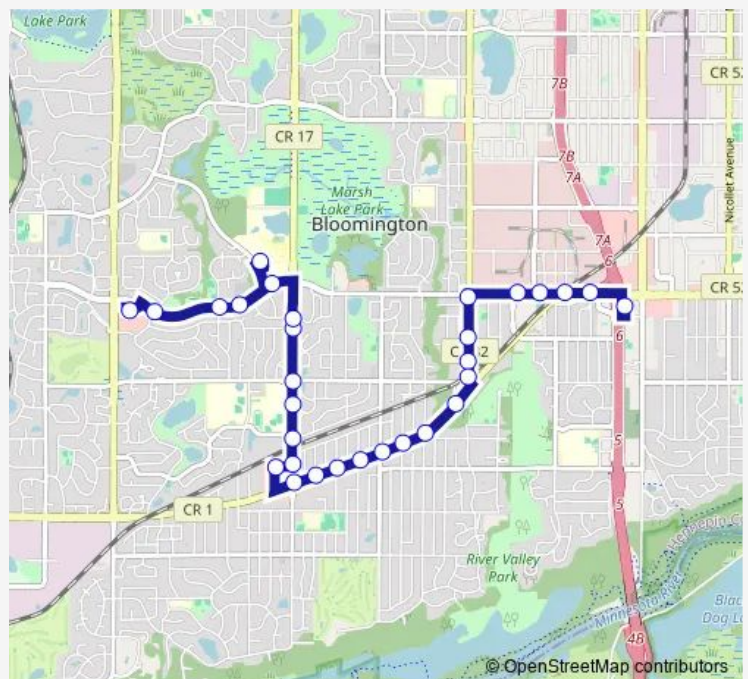

Old Shakopee Rd & Vincent Ave S

Old Shakopee Rd & Thomas / Sheridan Ave

Old Shakopee Rd & Queen Ave S

Penn Ave S & 102nd St W

Route schedule

Normandale Village & P&R — I-35W & 98th Street Station Gate D

Monday 06:43-21:38

Stops: 31

Trip Duration: 0 hour 18 min

546

Penn Ave S & #10041

Penn Ave S & Gideon Pond Apts

Penn Ave S & Ivy Lane

Penn Ave S & 98th St W

98th St W & Penn Ave / Newton Ave S

98th St W & Logan Ave S

98th St W & James Circle

98th St W & Humboldt Ave S

98th St W & Fremont Ave / Dupont Ave S

I-35W & 98th Street Station Gate D

Direction

I-35W & 98th Street Station Gate D — Normandale Village & P&R

30 stops

[Open route schedule](#)

I-35W & 98th Street Station Gate D

98th St W & Dupont Ave / Fremont Ave

98th St W & Girard Ave S

98th St W & James Ave S

98th St W & Logan Ave S

Penn Ave S & 98th St W