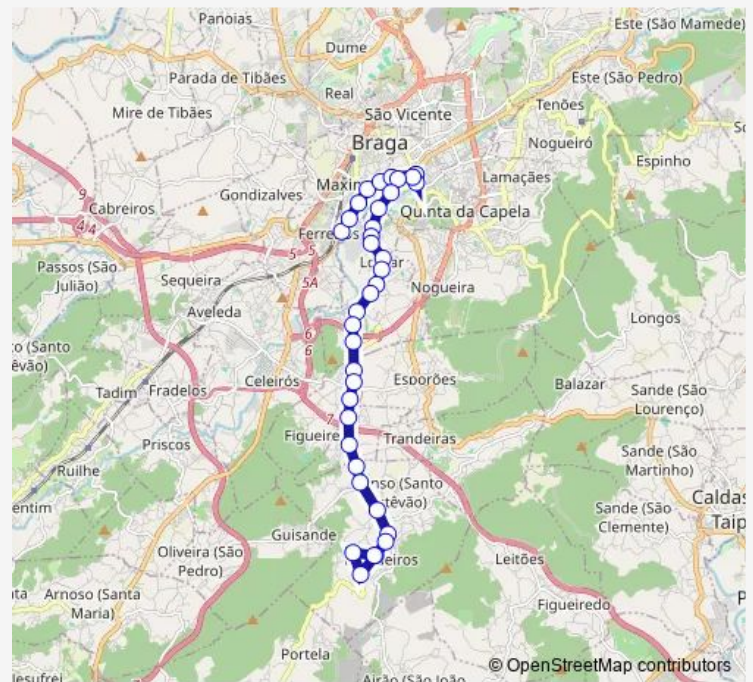

### Route schedule

Bosch/Delphi (Baia Fábrica) — Escola (Escudeiros)

Monday —

Tuesday —

Wednesday —

Thursday —

Friday 14:43-16:40

Saturday —

### Route info

Direction: Bosch/Delphi (Baia Fábrica)

Stops: 36

Trip Duration: 0 hour 20 min

■ 546 — Bosch/Delphi - Escudeiros - Raio

BusMaps

Veiga li

Pinheiro Bicho I (Além Rio)